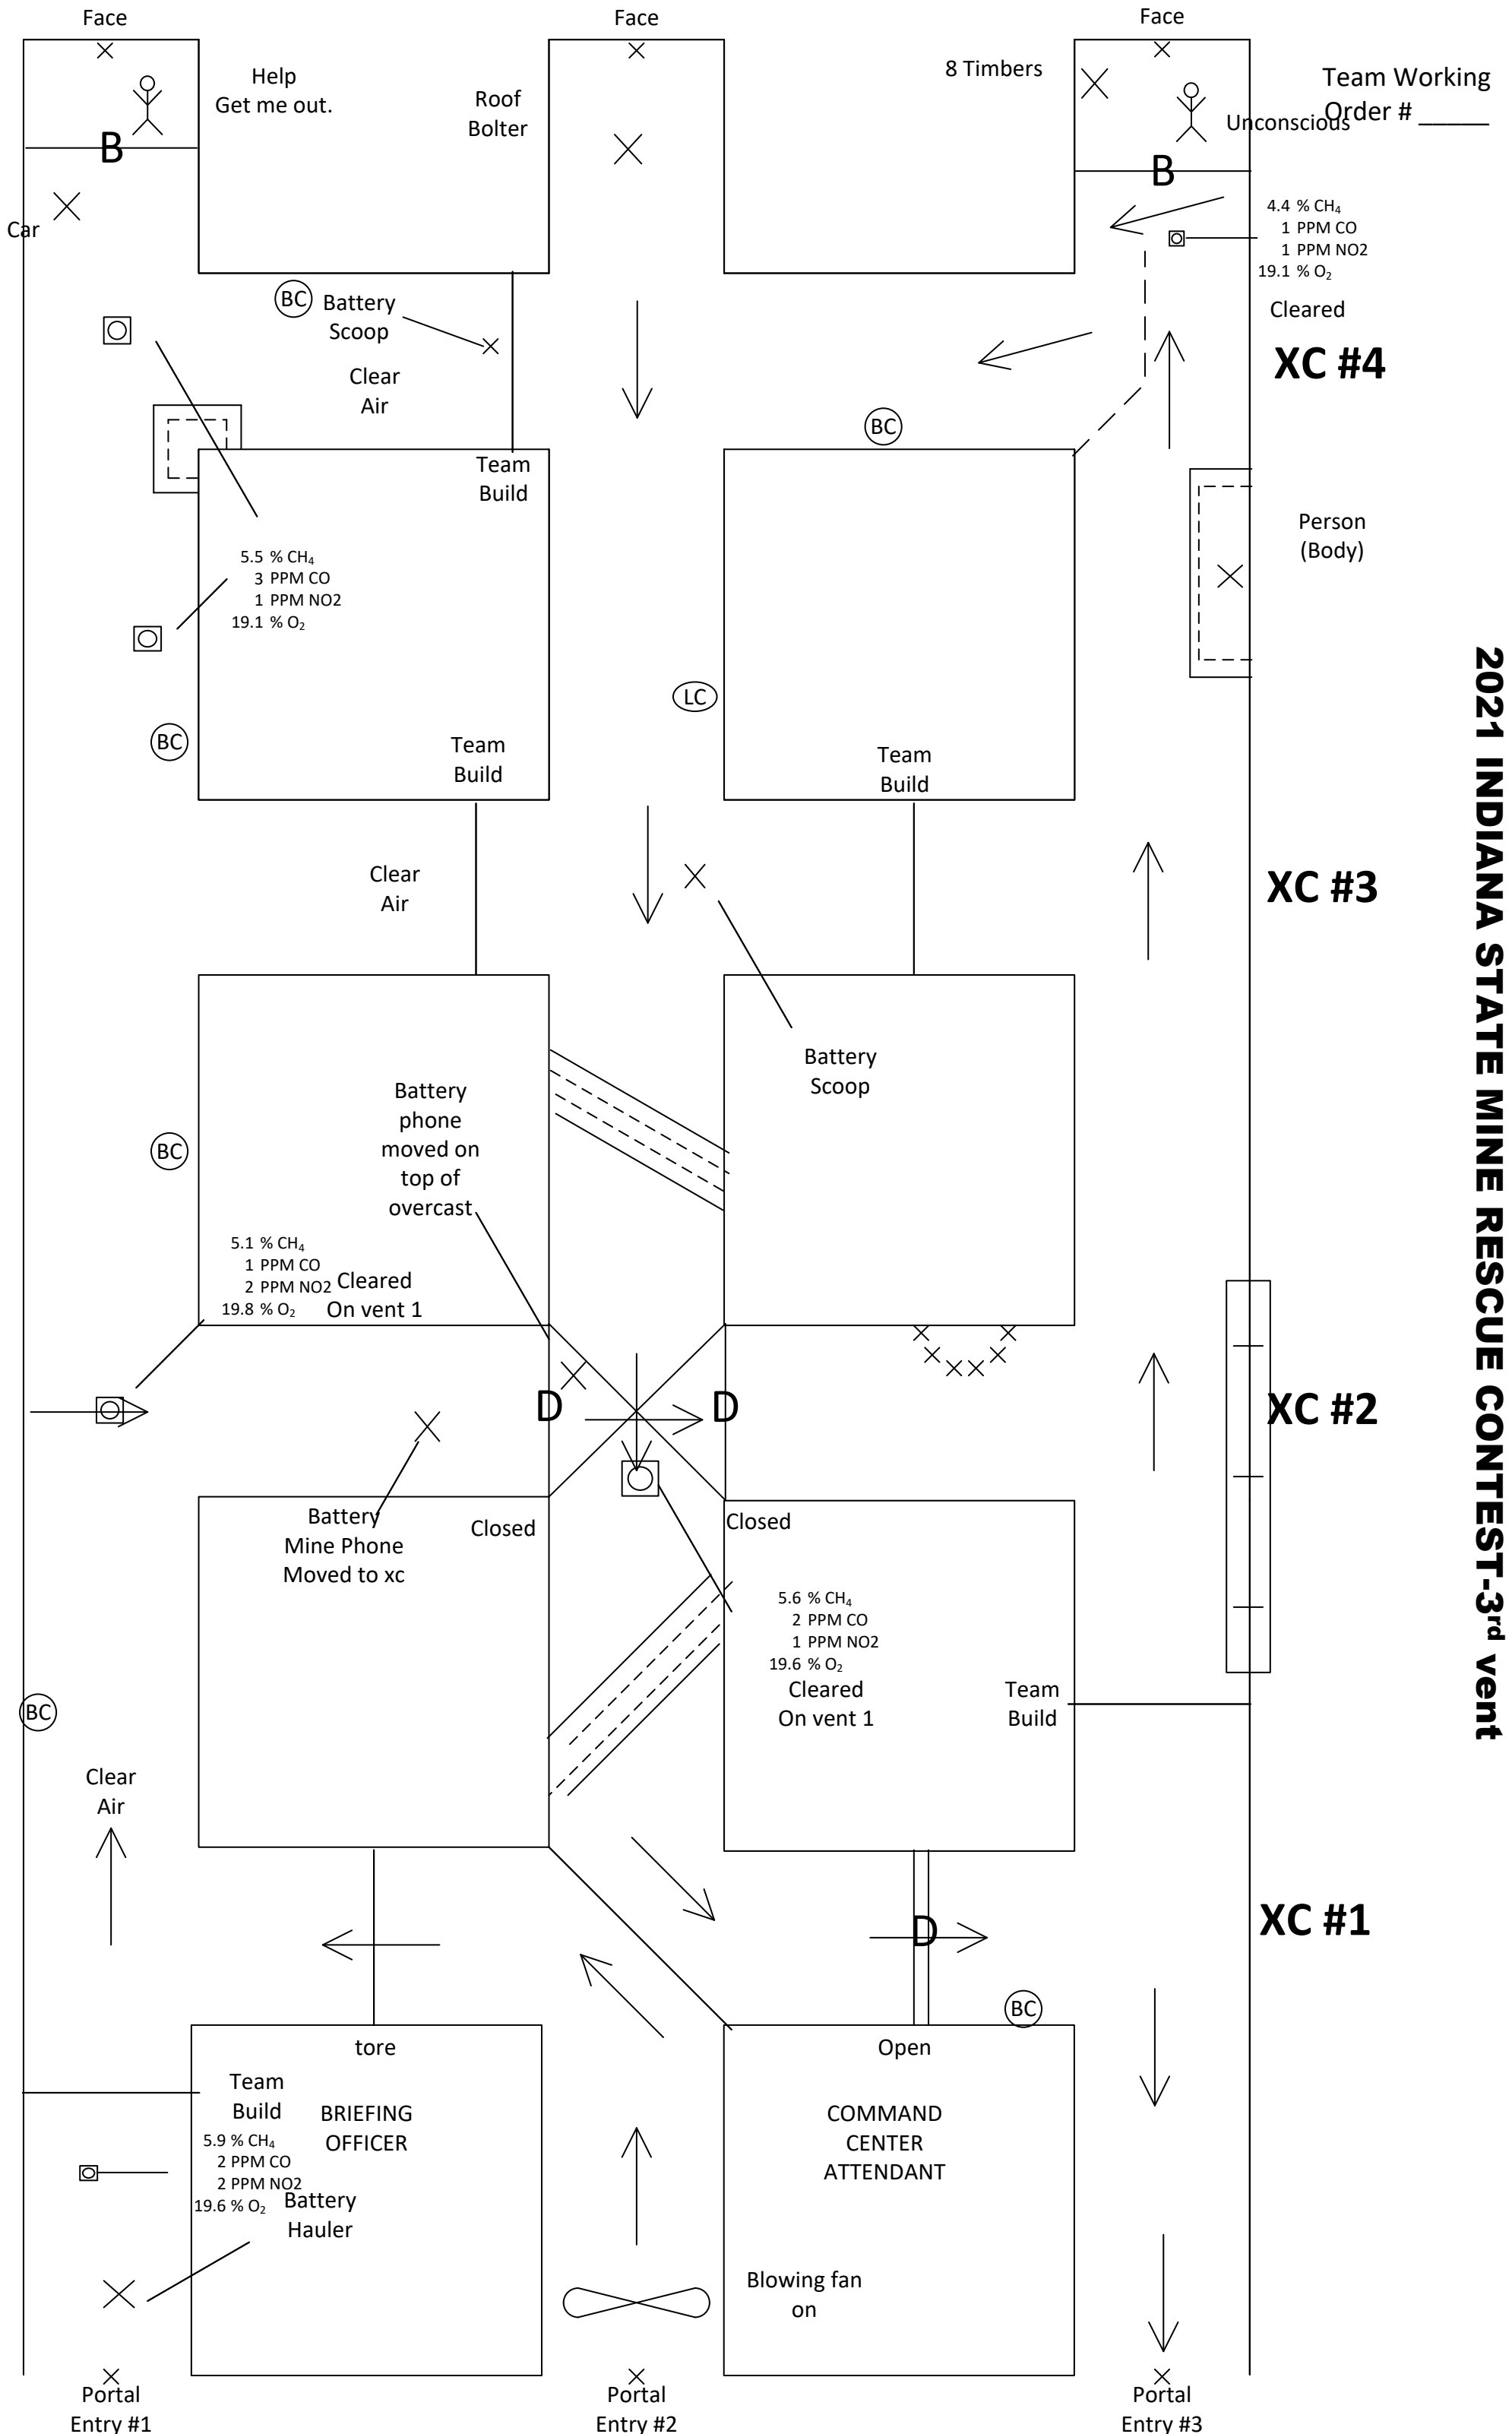

**2021 INDIANA STATE MINE RESCUE CONTEST-1<sup>st</sup> Vent**

**2021 INDIANA STATE MINE RESCUE CONTEST**

Team Working  
Order # \_\_\_\_\_

**XC #4**

**XC #3**

**XC #2**

**XC #1**

Portal  
Entry #1

Portal  
Entry #2

Portal  
Entry #3

2021 INDIANA STATE MINE RESCUE CONTEST-2<sup>nd</sup> Vent

**2021 INDIANA STATE MINE RESCUE CONTEST-3<sup>rd</sup> Vent**

**2021 INDIANA STATE MINE RESCUE CONTEST-4<sup>th</sup> Vent**