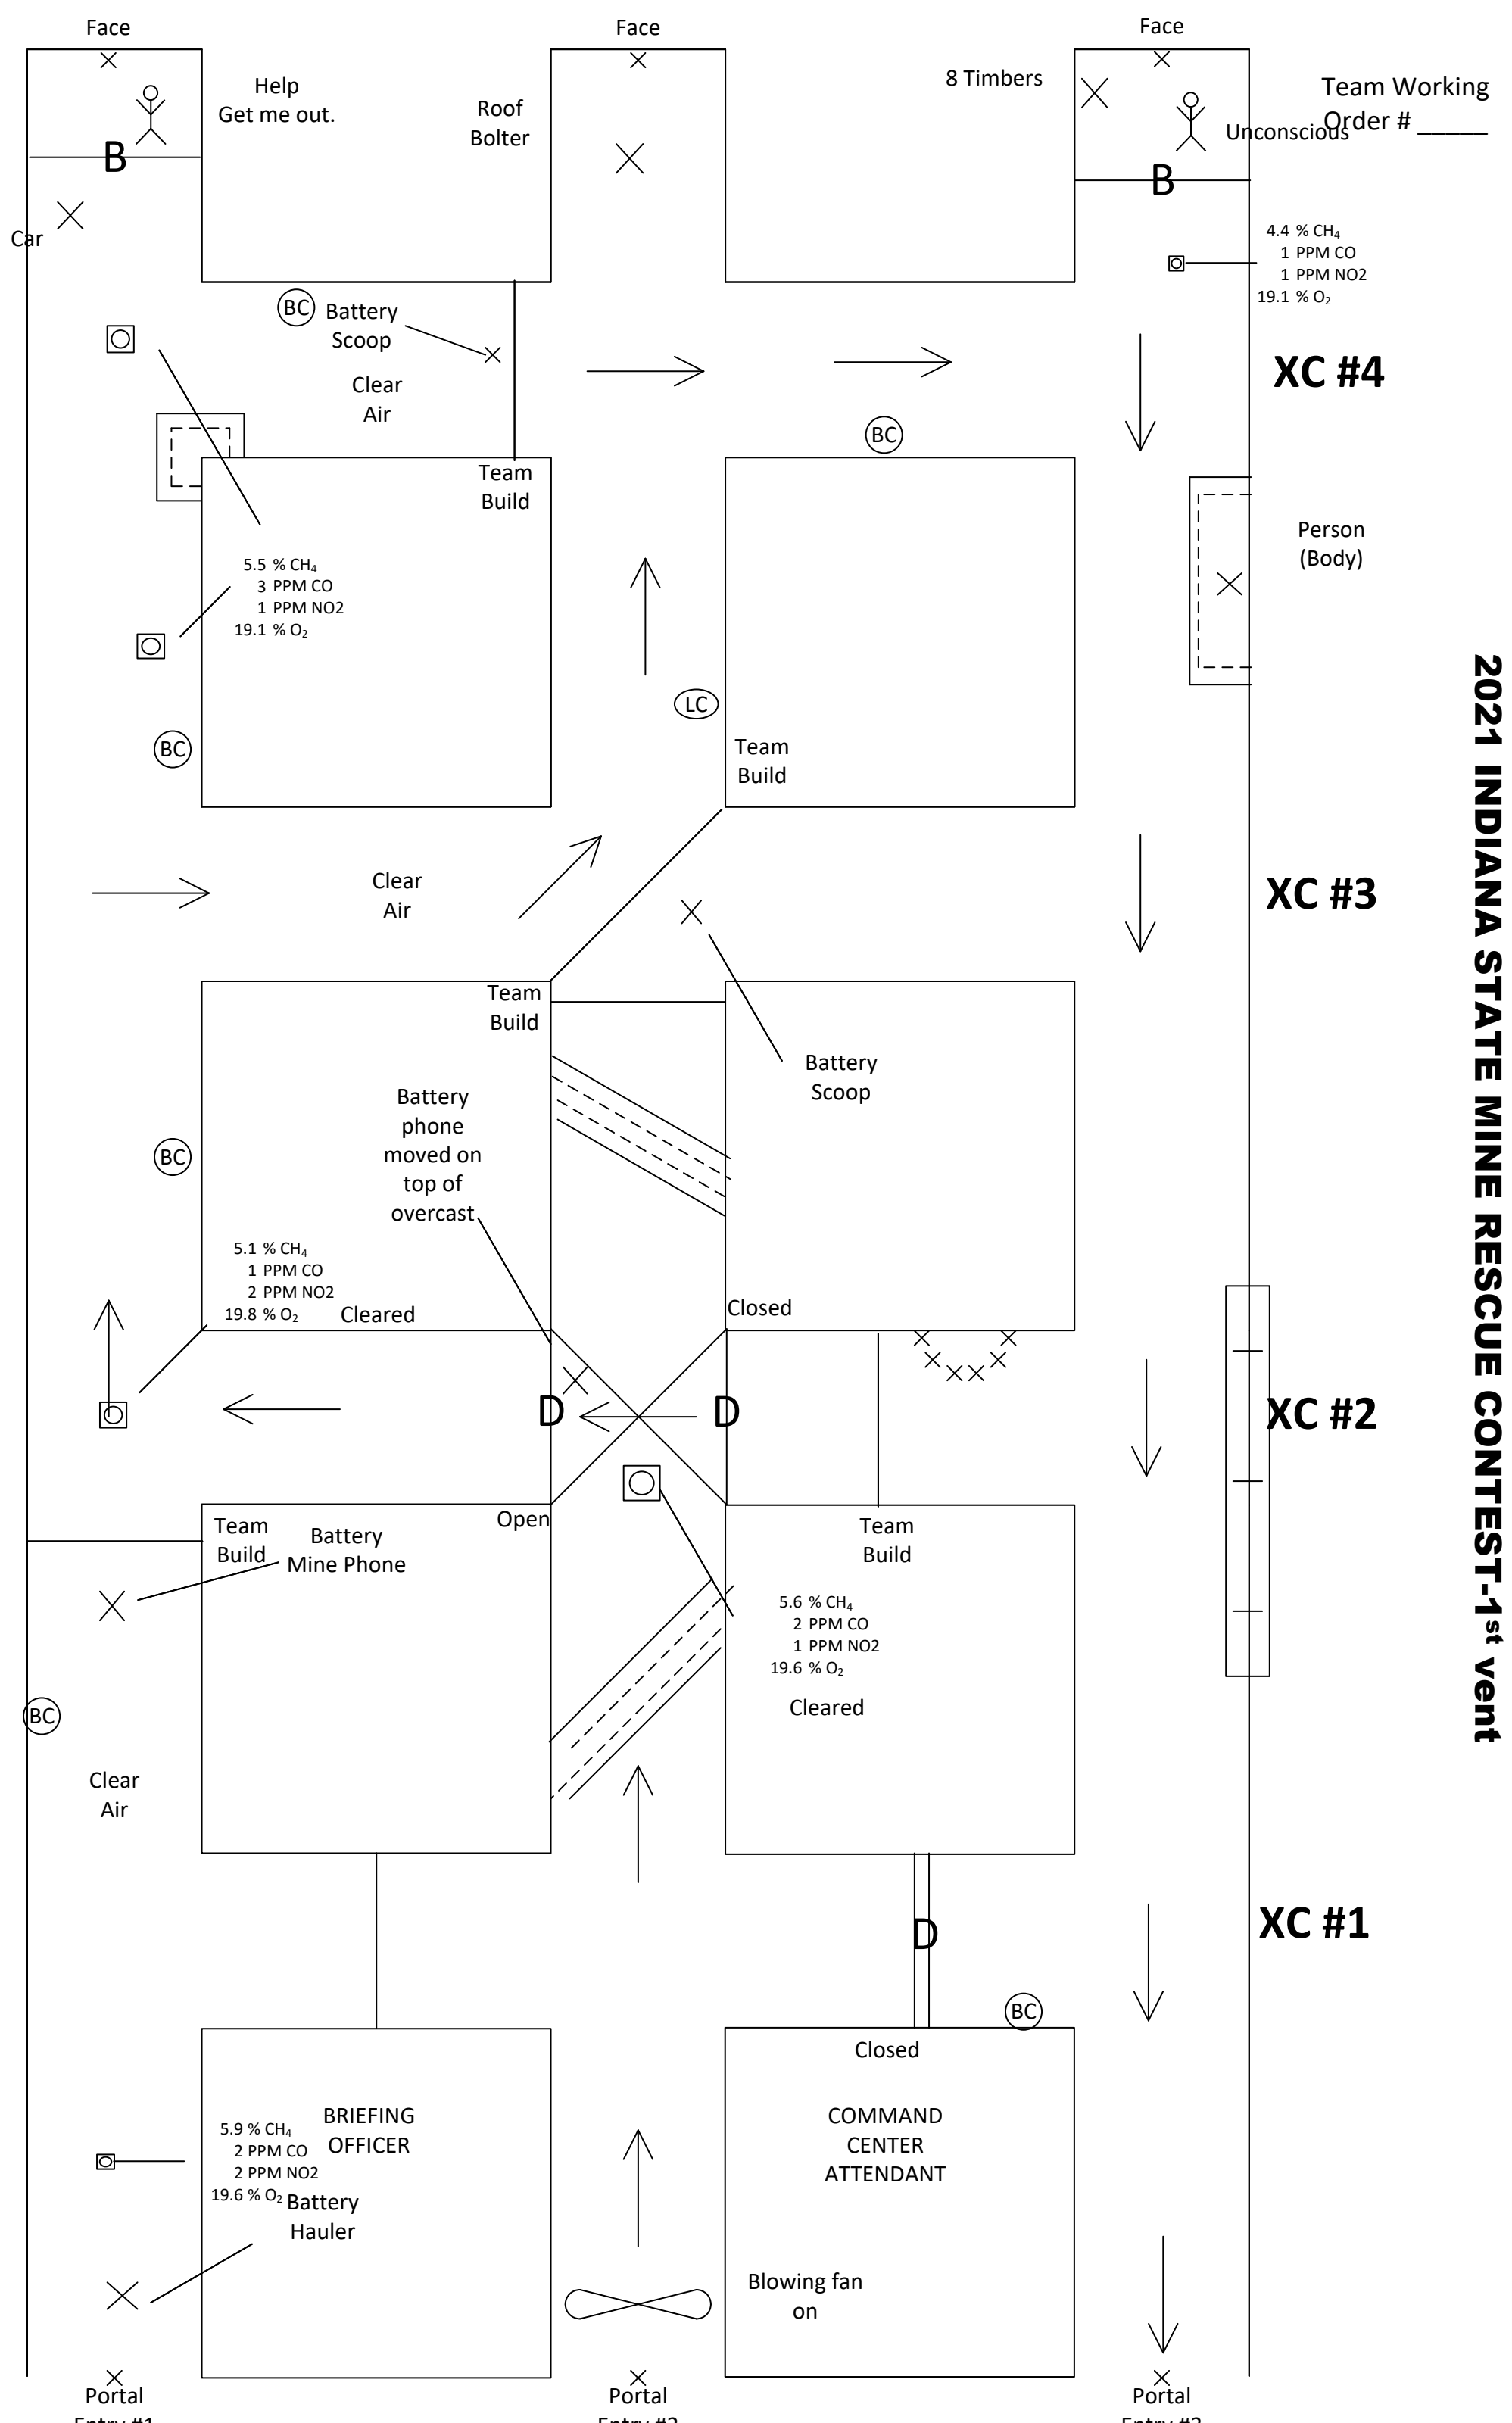

**2021 INDIANA STATE MINE RESCUE CONTEST**

**2021 INDIANA STATE MINE RESCUE CONTEST-Gas extents**

2021 INDIANA STATE MINE RESCUE CONTEST – Gas test, D&I, Roof and rib

**2021 INDIANA STATE MINE RESCUE CONTEST-Team stops**

**2021 INDIANA STATE MINE RESCUE CONTEST-1<sup>st</sup> Vent**

**2021 INDIANA STATE MINE RESCUE CONTEST**

Team Working  
Order # \_\_\_\_\_

**XC #4**

**XC #3**

**XC #2**

**XC #1**

Portal  
Entry #1

Portal  
Entry #2

Portal  
Entry #3

2021 INDIANA STATE MINE RESCUE CONTEST-2<sup>nd</sup> Vent

**2021 INDIANA STATE MINE RESCUE CONTEST-3<sup>rd</sup> Vent**

**2021 INDIANA STATE MINE RESCUE CONTEST-4<sup>th</sup> Vent**