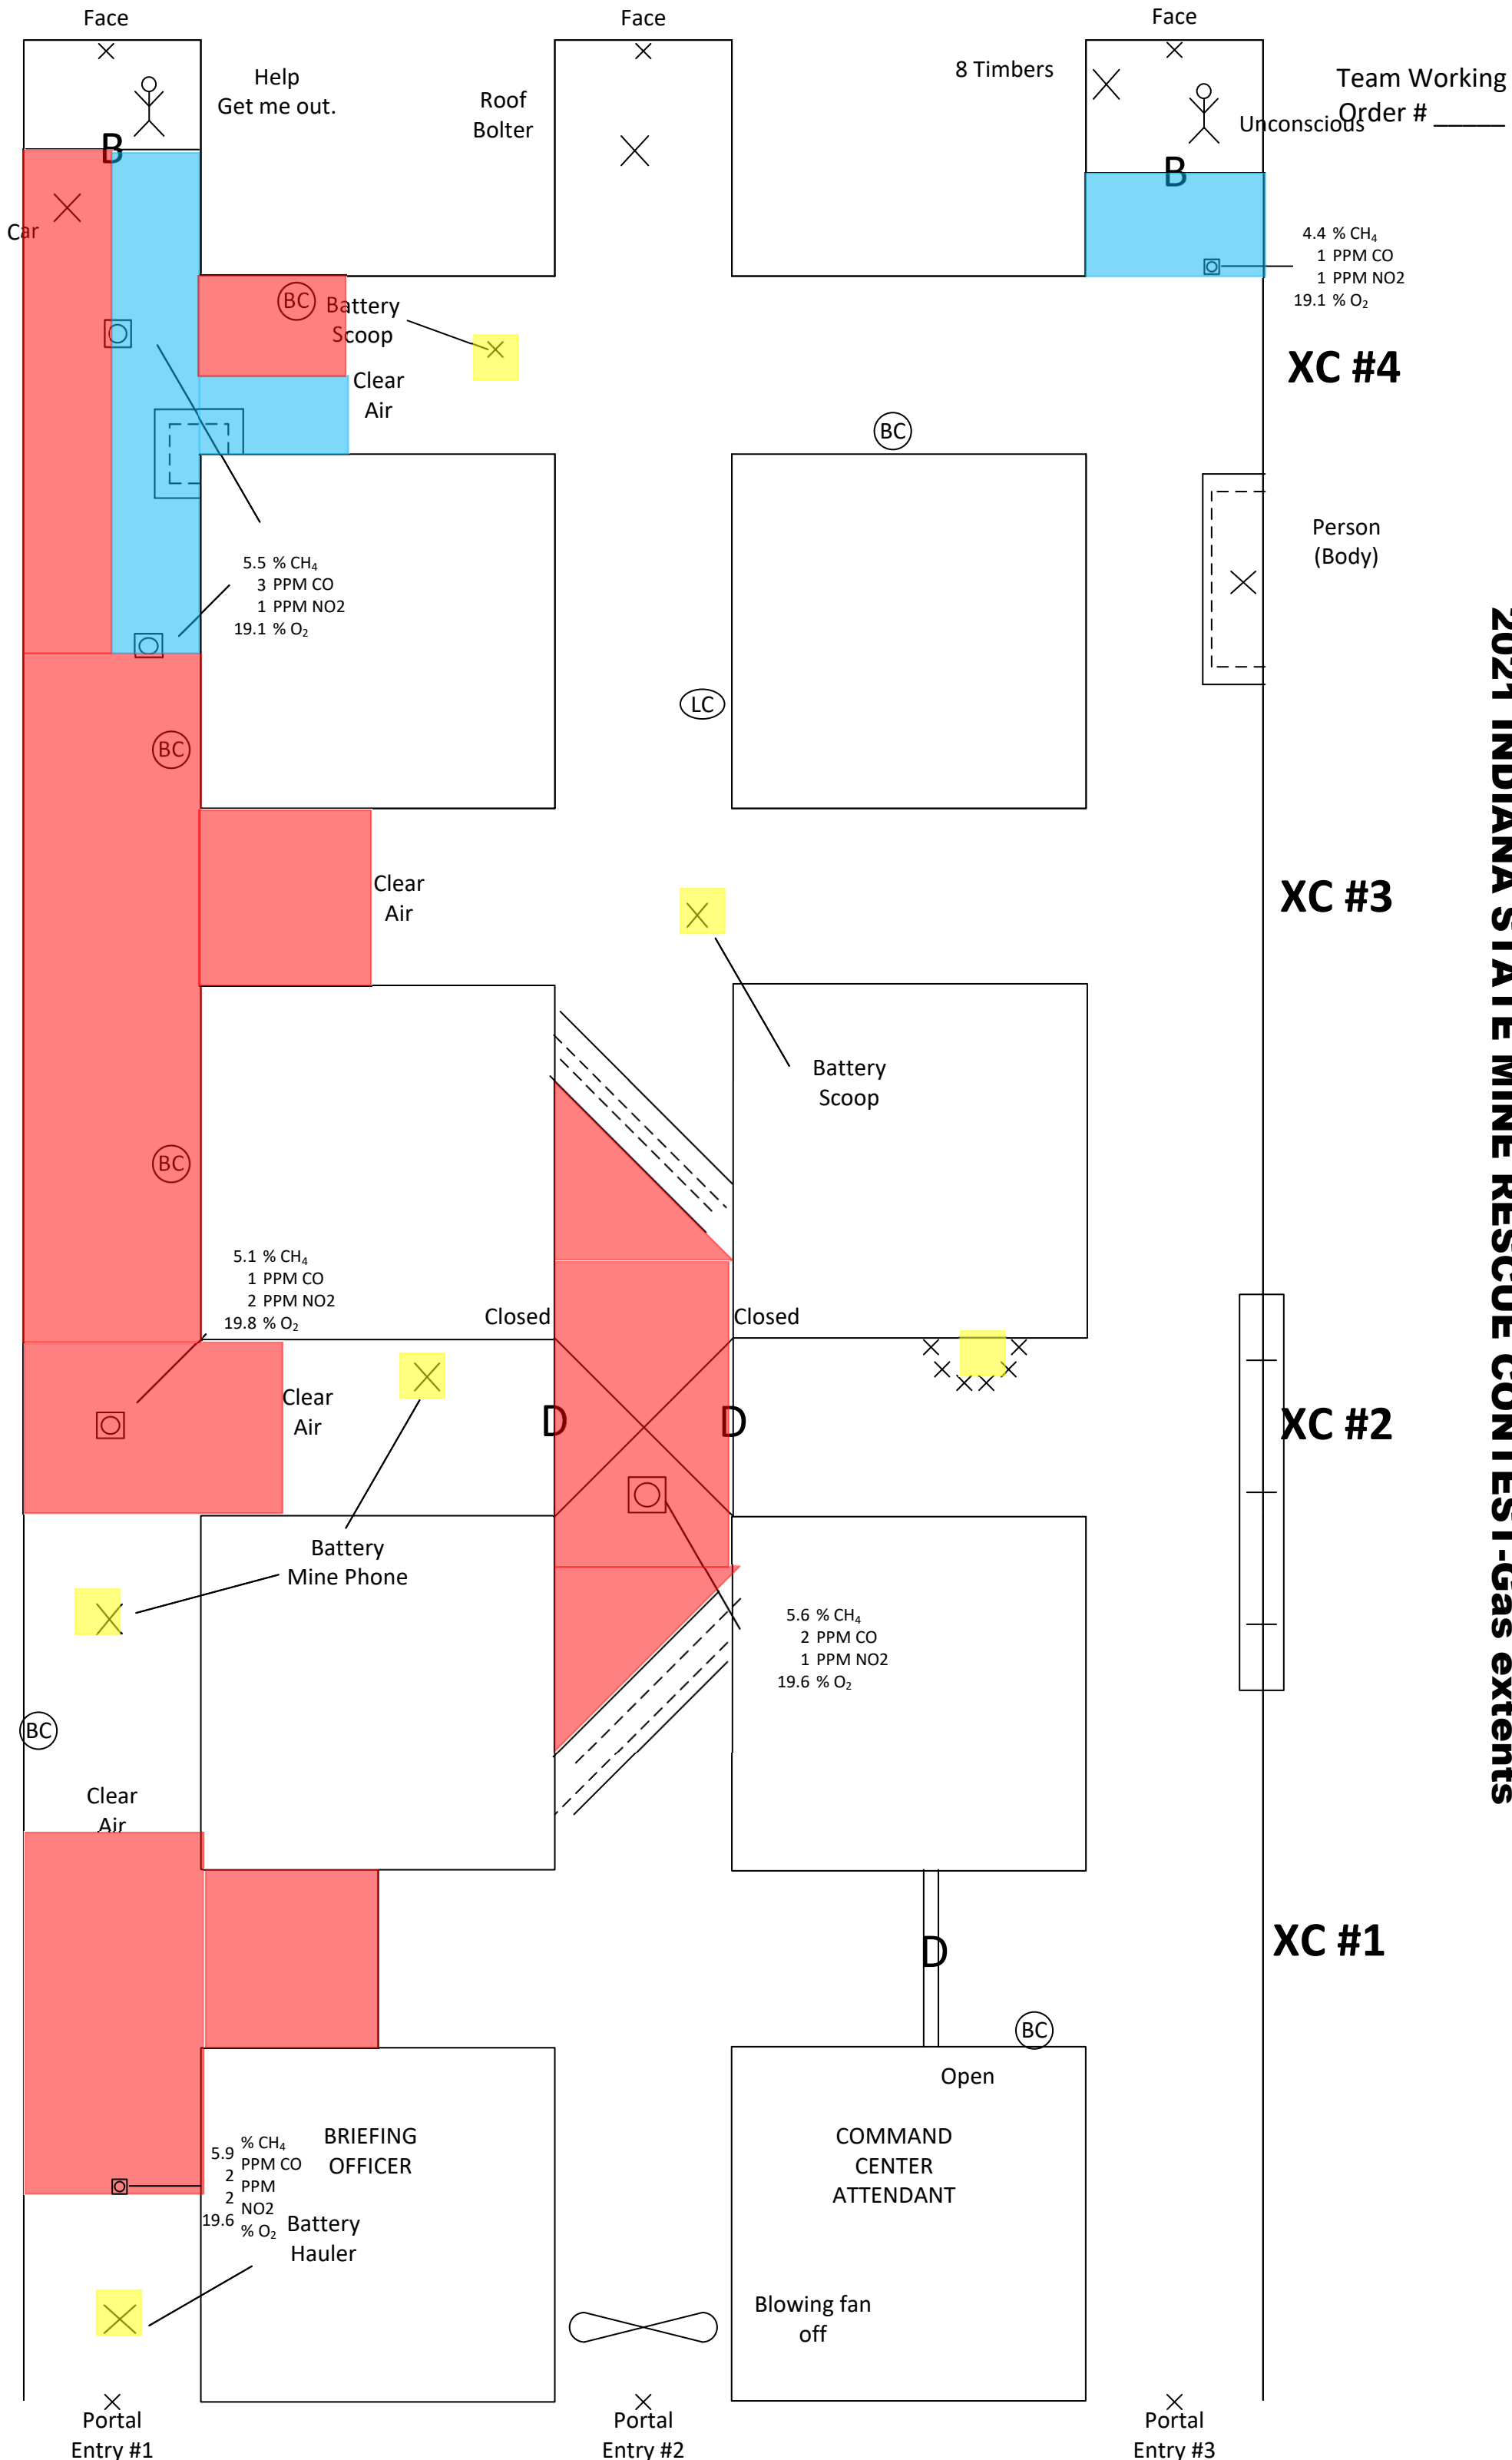

**2021 INDIANA STATE MINE RESCUE CONTEST**

**2021 INDIANA STATE MINE RESCUE CONTEST-Gas extents**

2021 INDIANA STATE MINE RESCUE CONTEST – Gas test, D&I, Roof and rib

**2021 INDIANA STATE MINE RESCUE CONTEST-Team stops**

**2021 INDIANA STATE MINE RESCUE CONTEST-1<sup>st</sup> Vent**

**2021 INDIANA STATE MINE RESCUE CONTEST**

Team Working  
Order # \_\_\_\_\_

**XC #4**

**XC #3**

**XC #2**

**XC #1**

Portal  
Entry #1

Portal  
Entry #2

Portal  
Entry #3

2021 INDIANA STATE MINE RESCUE CONTEST-2<sup>nd</sup> Vent

**2021 INDIANA STATE MINE RESCUE CONTEST-3<sup>rd</sup> Vent**

**2021 INDIANA STATE MINE RESCUE CONTEST-4<sup>th</sup> Vent**