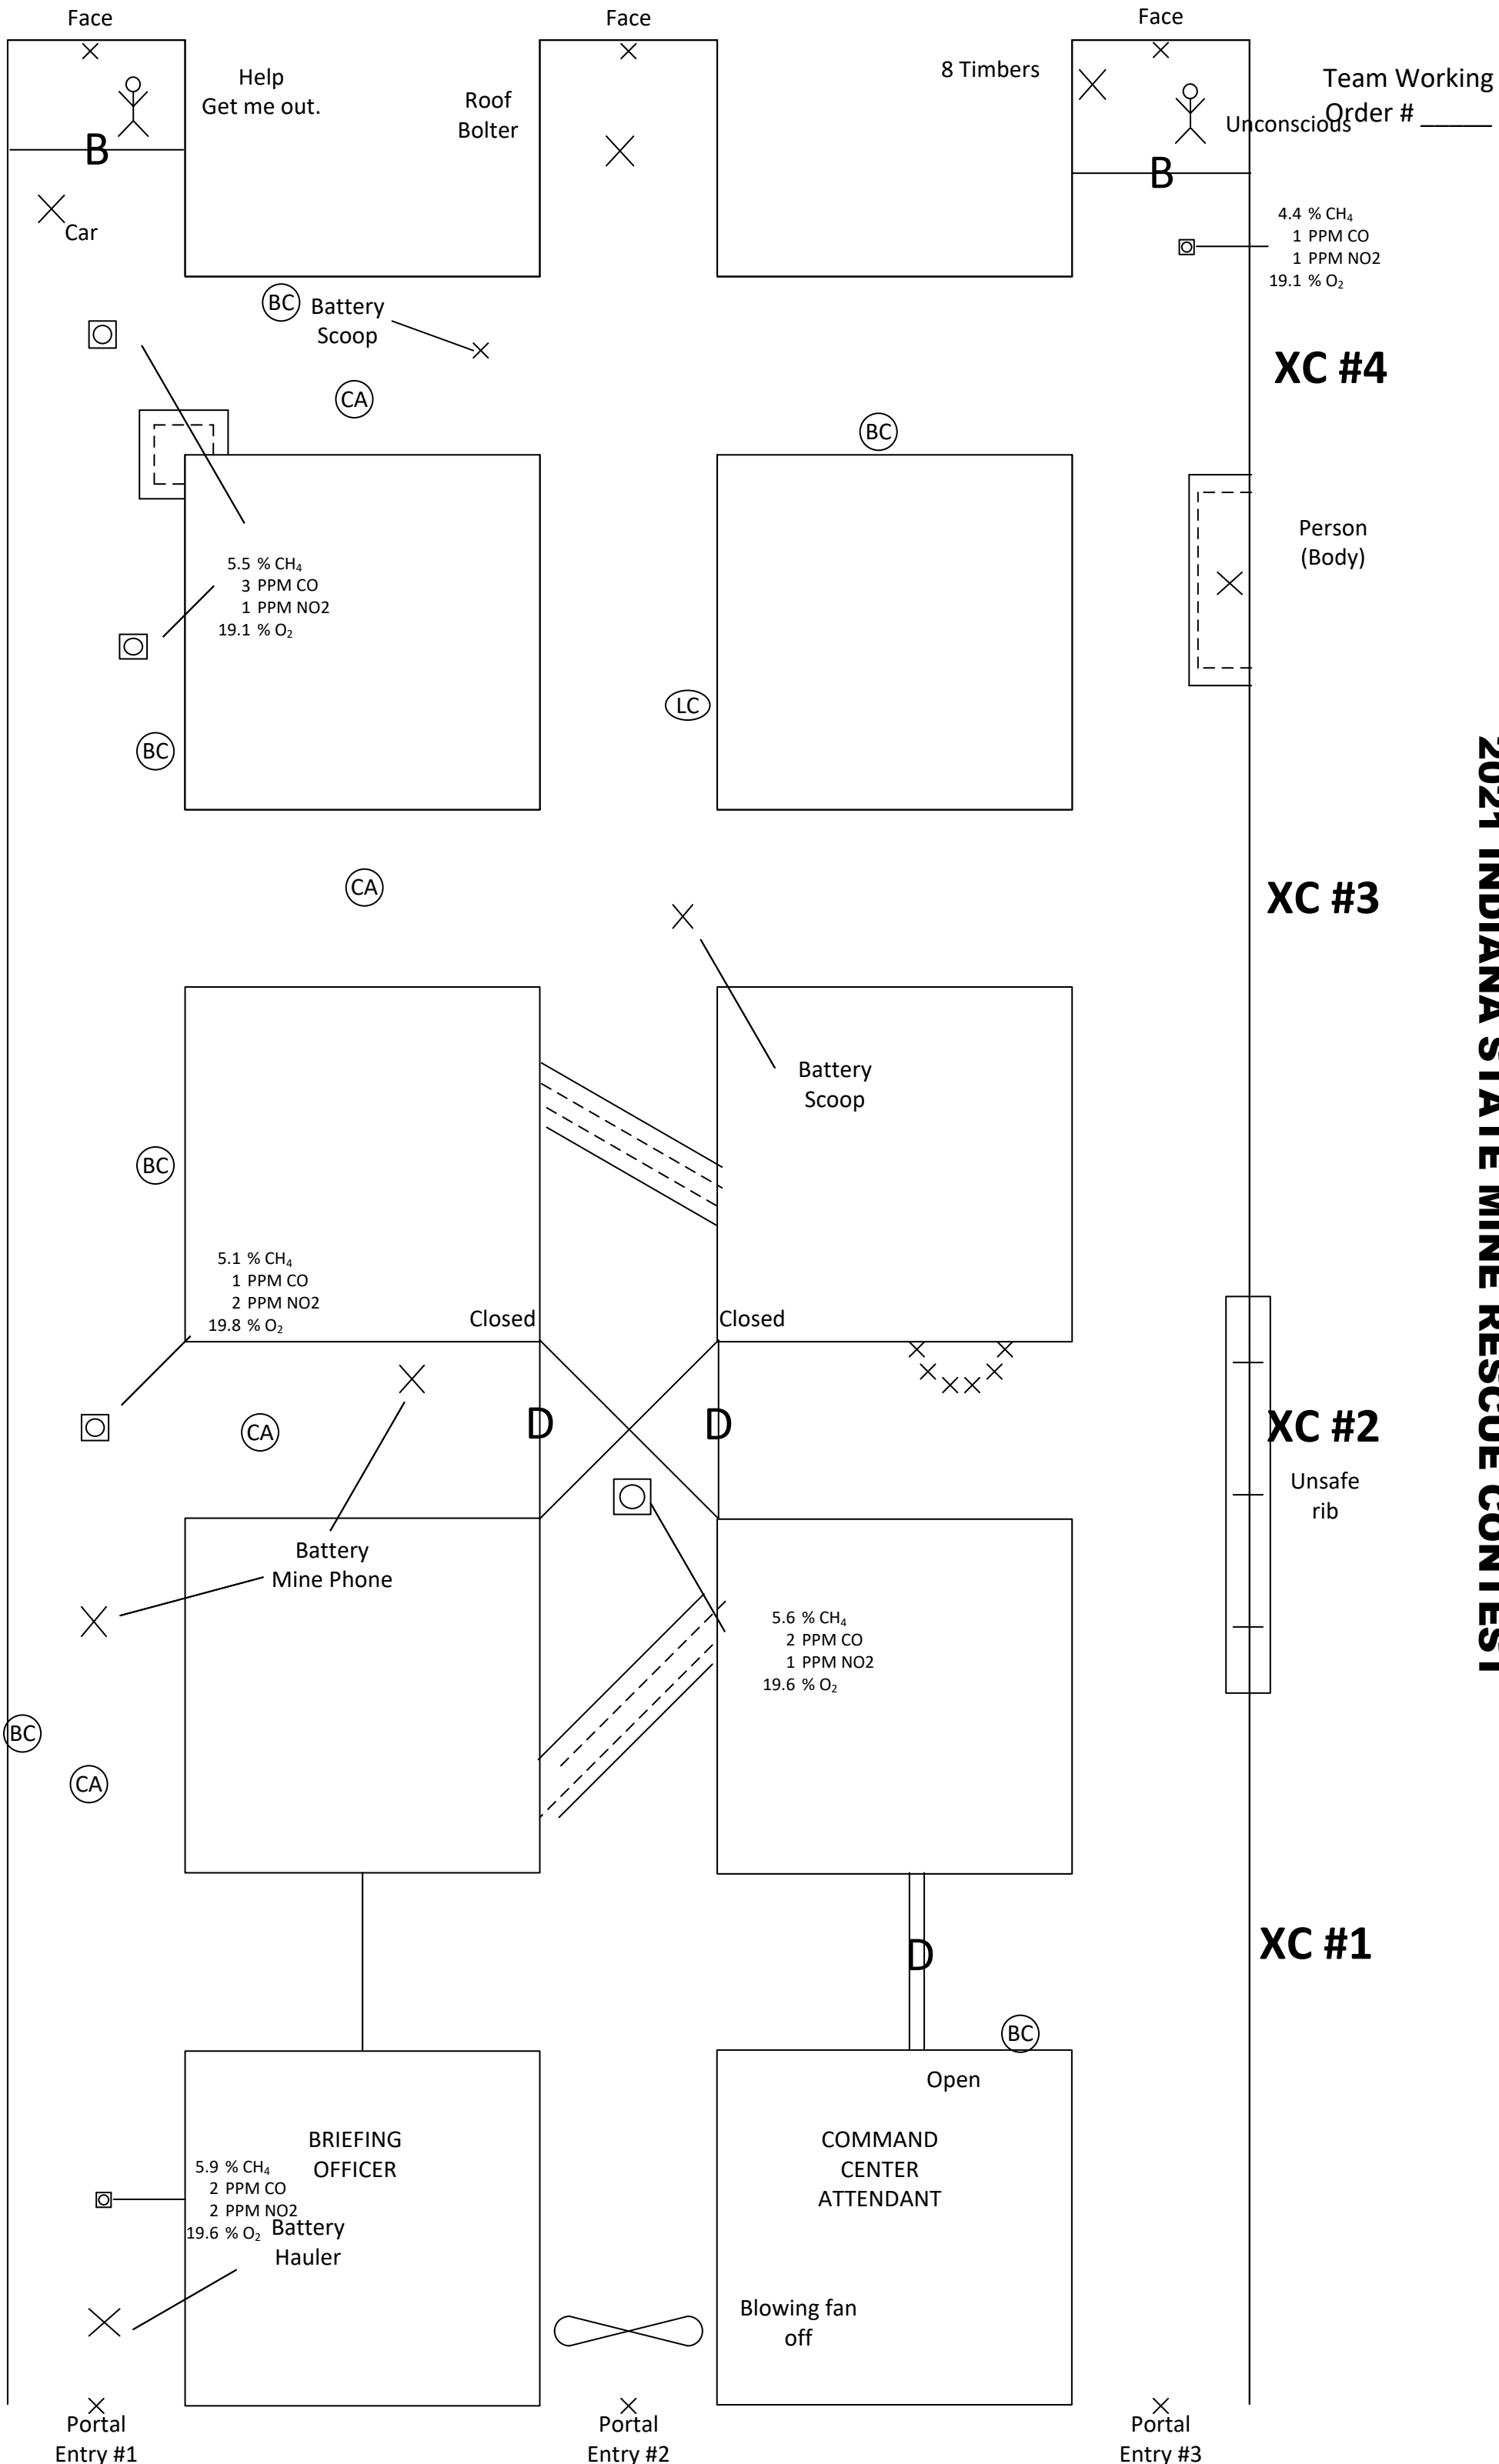

**2021 INDIANA STATE MINE RESCUE CONTEST**

**2021 INDIANA STATE MINE RESCUE CONTEST-Gas extents**

2021 INDIANA STATE MINE RESCUE CONTEST – Gas test, D&I, Roof and rib

**2021 INDIANA STATE MINE RESCUE CONTEST-Team stops**

**2021 INDIANA STATE MINE RESCUE CONTEST-1<sup>st</sup> Vent**

**2021 INDIANA STATE MINE RESCUE CONTEST**

Team Working  
Order # \_\_\_\_\_

**XC #4**

**XC #3**

**XC #2**

**XC #1**

Portal  
Entry #1

Portal  
Entry #2

Portal  
Entry #3

2021 INDIANA STATE MINE RESCUE CONTEST-2<sup>nd</sup> Vent

**2021 INDIANA STATE MINE RESCUE CONTEST-3<sup>rd</sup> Vent**

**2021 INDIANA STATE MINE RESCUE CONTEST-4<sup>th</sup> Vent**