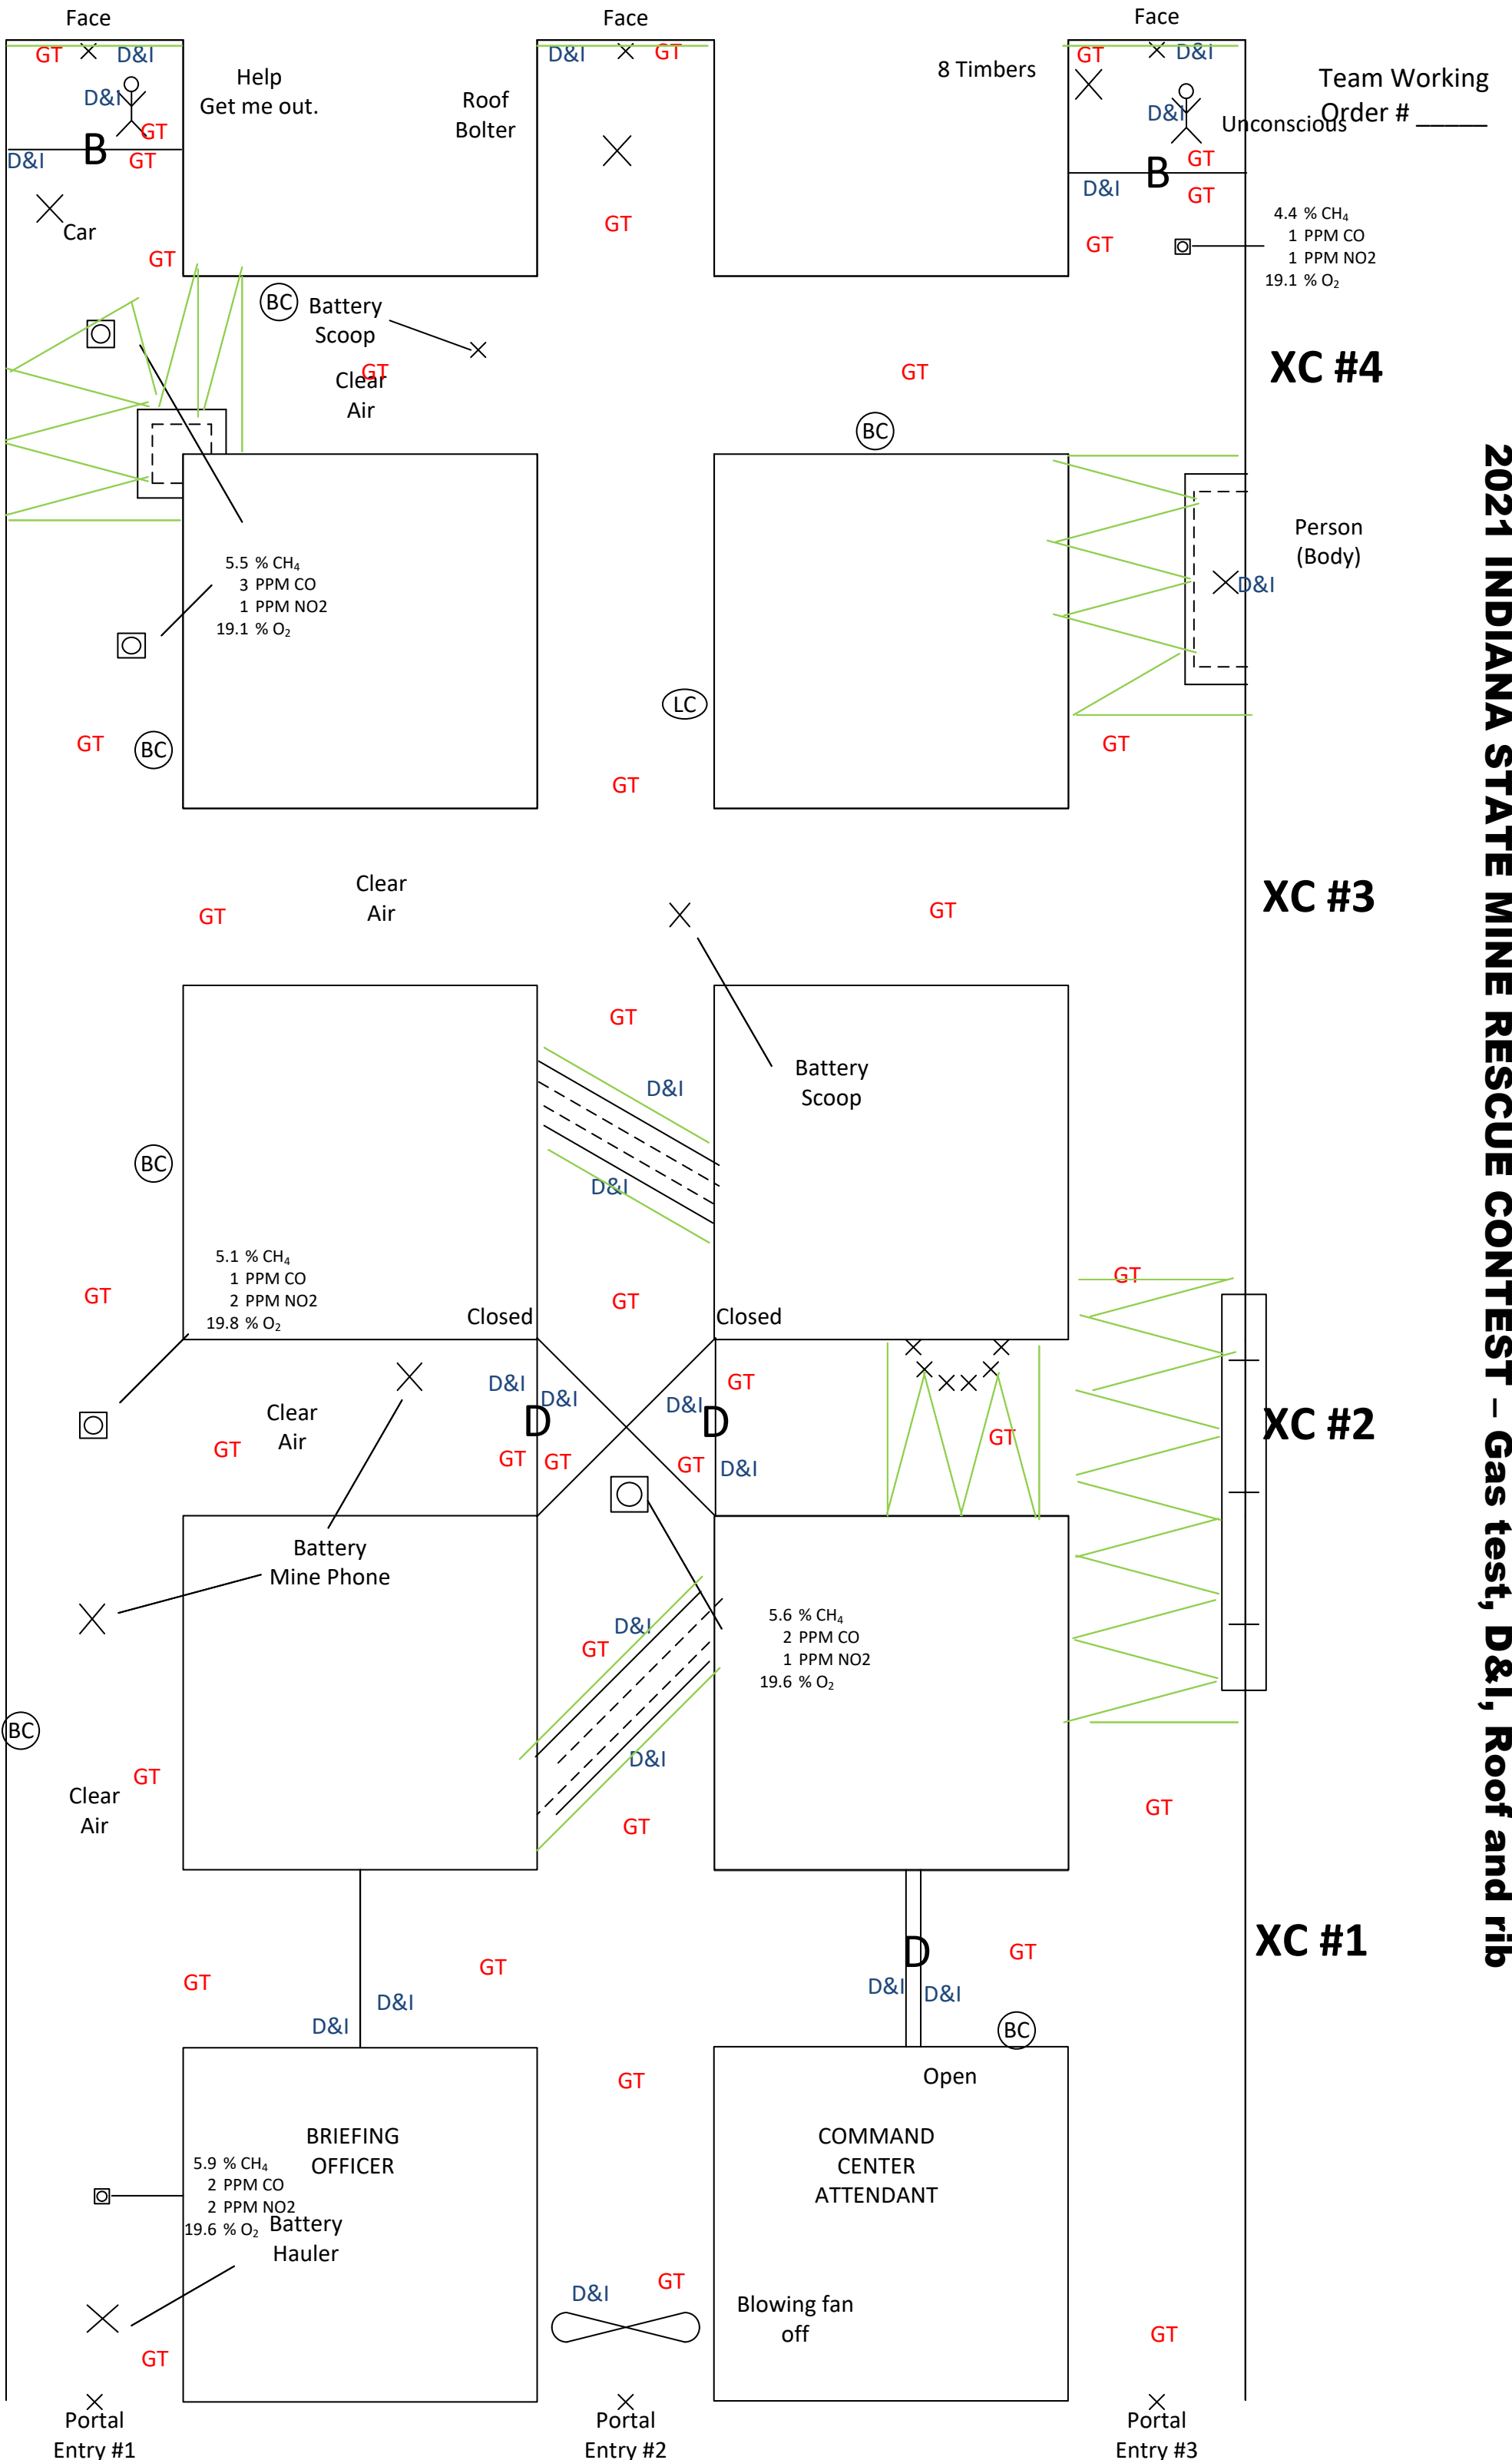

**2021 INDIANA STATE MINE RESCUE CONTEST**

**2021 INDIANA STATE MINE RESCUE CONTEST-Gas extents**

2021 INDIANA STATE MINE RESCUE CONTEST – Gas test, D&I, Roof and rib

**2021 INDIANA STATE MINE RESCUE CONTEST-Team stops**

**2021 INDIANA STATE MINE RESCUE CONTEST-1<sup>st</sup> Vent**

**2021 INDIANA STATE MINE RESCUE CONTEST**

Team Working  
Order # \_\_\_\_\_

**XC #4**

**XC #3**

**XC #2**

**XC #1**

Portal  
Entry #1

Portal  
Entry #2

Portal  
Entry #3

2021 INDIANA STATE MINE RESCUE CONTEST-2<sup>nd</sup> Vent

**2021 INDIANA STATE MINE RESCUE CONTEST-3<sup>rd</sup> Vent**

**2021 INDIANA STATE MINE RESCUE CONTEST-4<sup>th</sup> Vent**