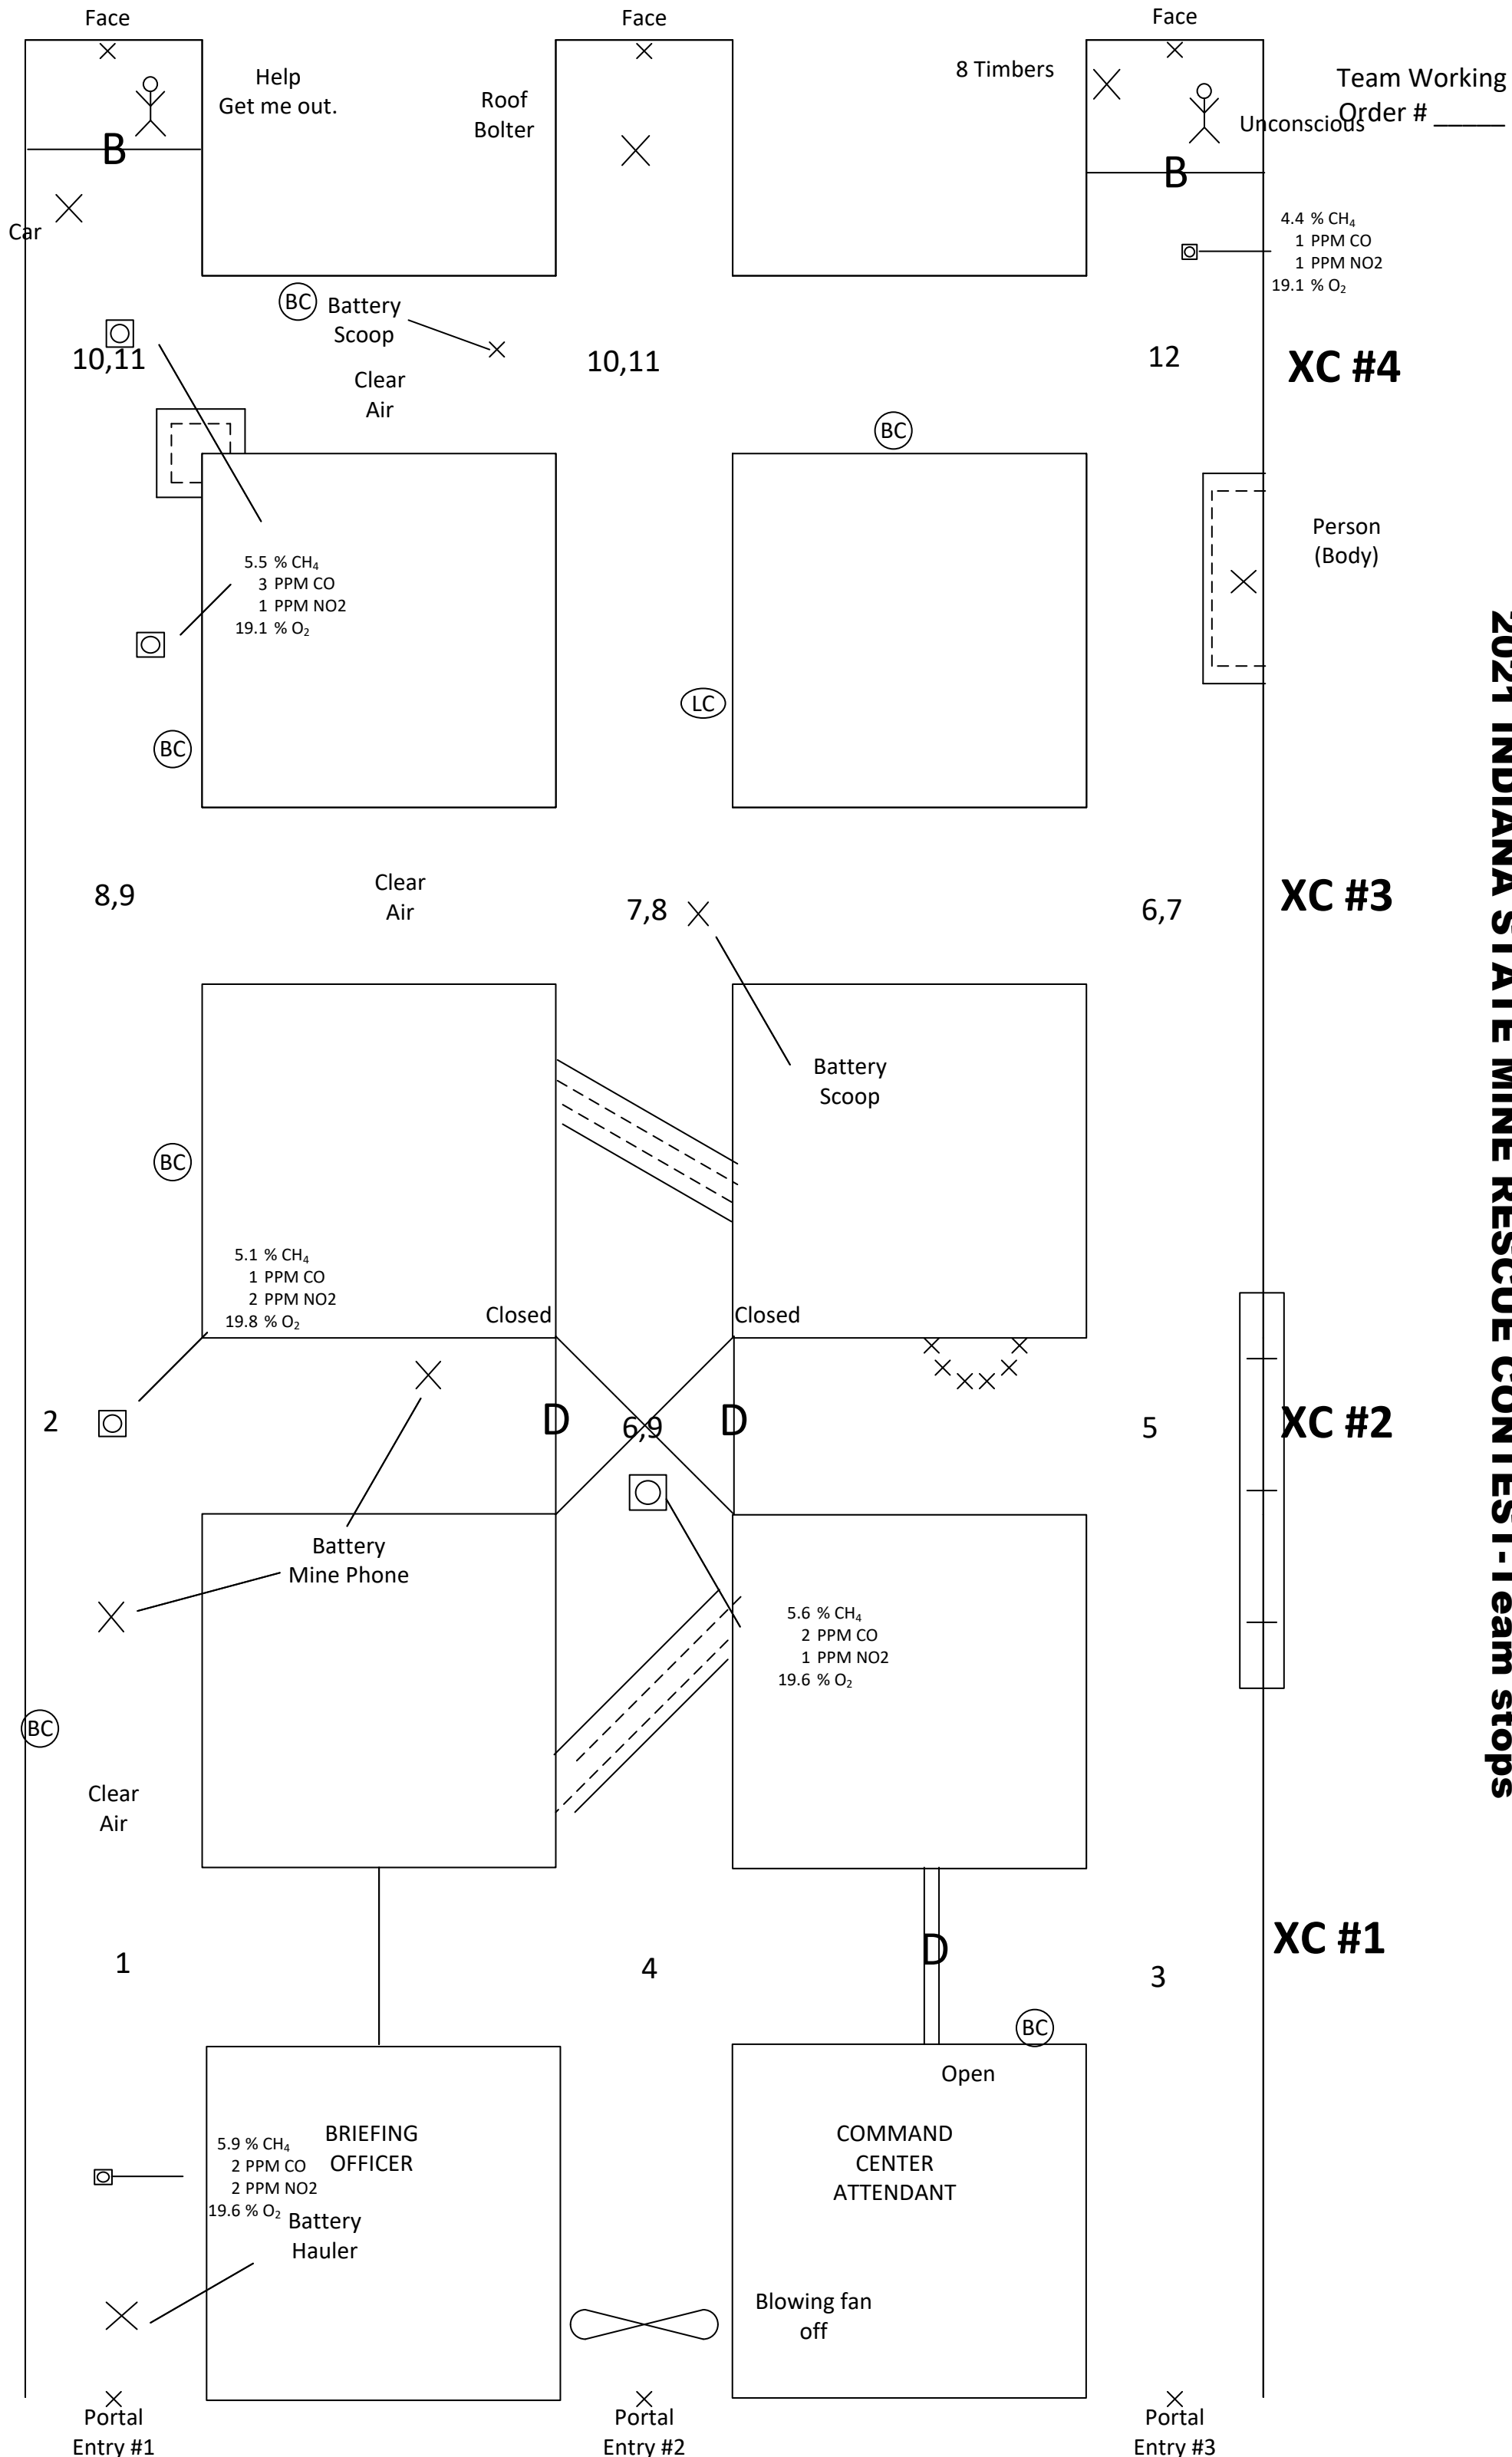

**2021 INDIANA STATE MINE RESCUE CONTEST**

**2021 INDIANA STATE MINE RESCUE CONTEST-Gas extents**

2021 INDIANA STATE MINE RESCUE CONTEST – Gas test, D&I, Roof and rib

**2021 INDIANA STATE MINE RESCUE CONTEST-Team stops**

**2021 INDIANA STATE MINE RESCUE CONTEST-1<sup>st</sup> Vent**

**2021 INDIANA STATE MINE RESCUE CONTEST**

Team Working  
Order # \_\_\_\_\_

**XC #4**

**XC #3**

**XC #2**

**XC #1**

Portal  
Entry #1

Portal  
Entry #2

Portal  
Entry #3

2021 INDIANA STATE MINE RESCUE CONTEST-2<sup>nd</sup> Vent

**2021 INDIANA STATE MINE RESCUE CONTEST-3<sup>rd</sup> Vent**

**2021 INDIANA STATE MINE RESCUE CONTEST-4<sup>th</sup> Vent**