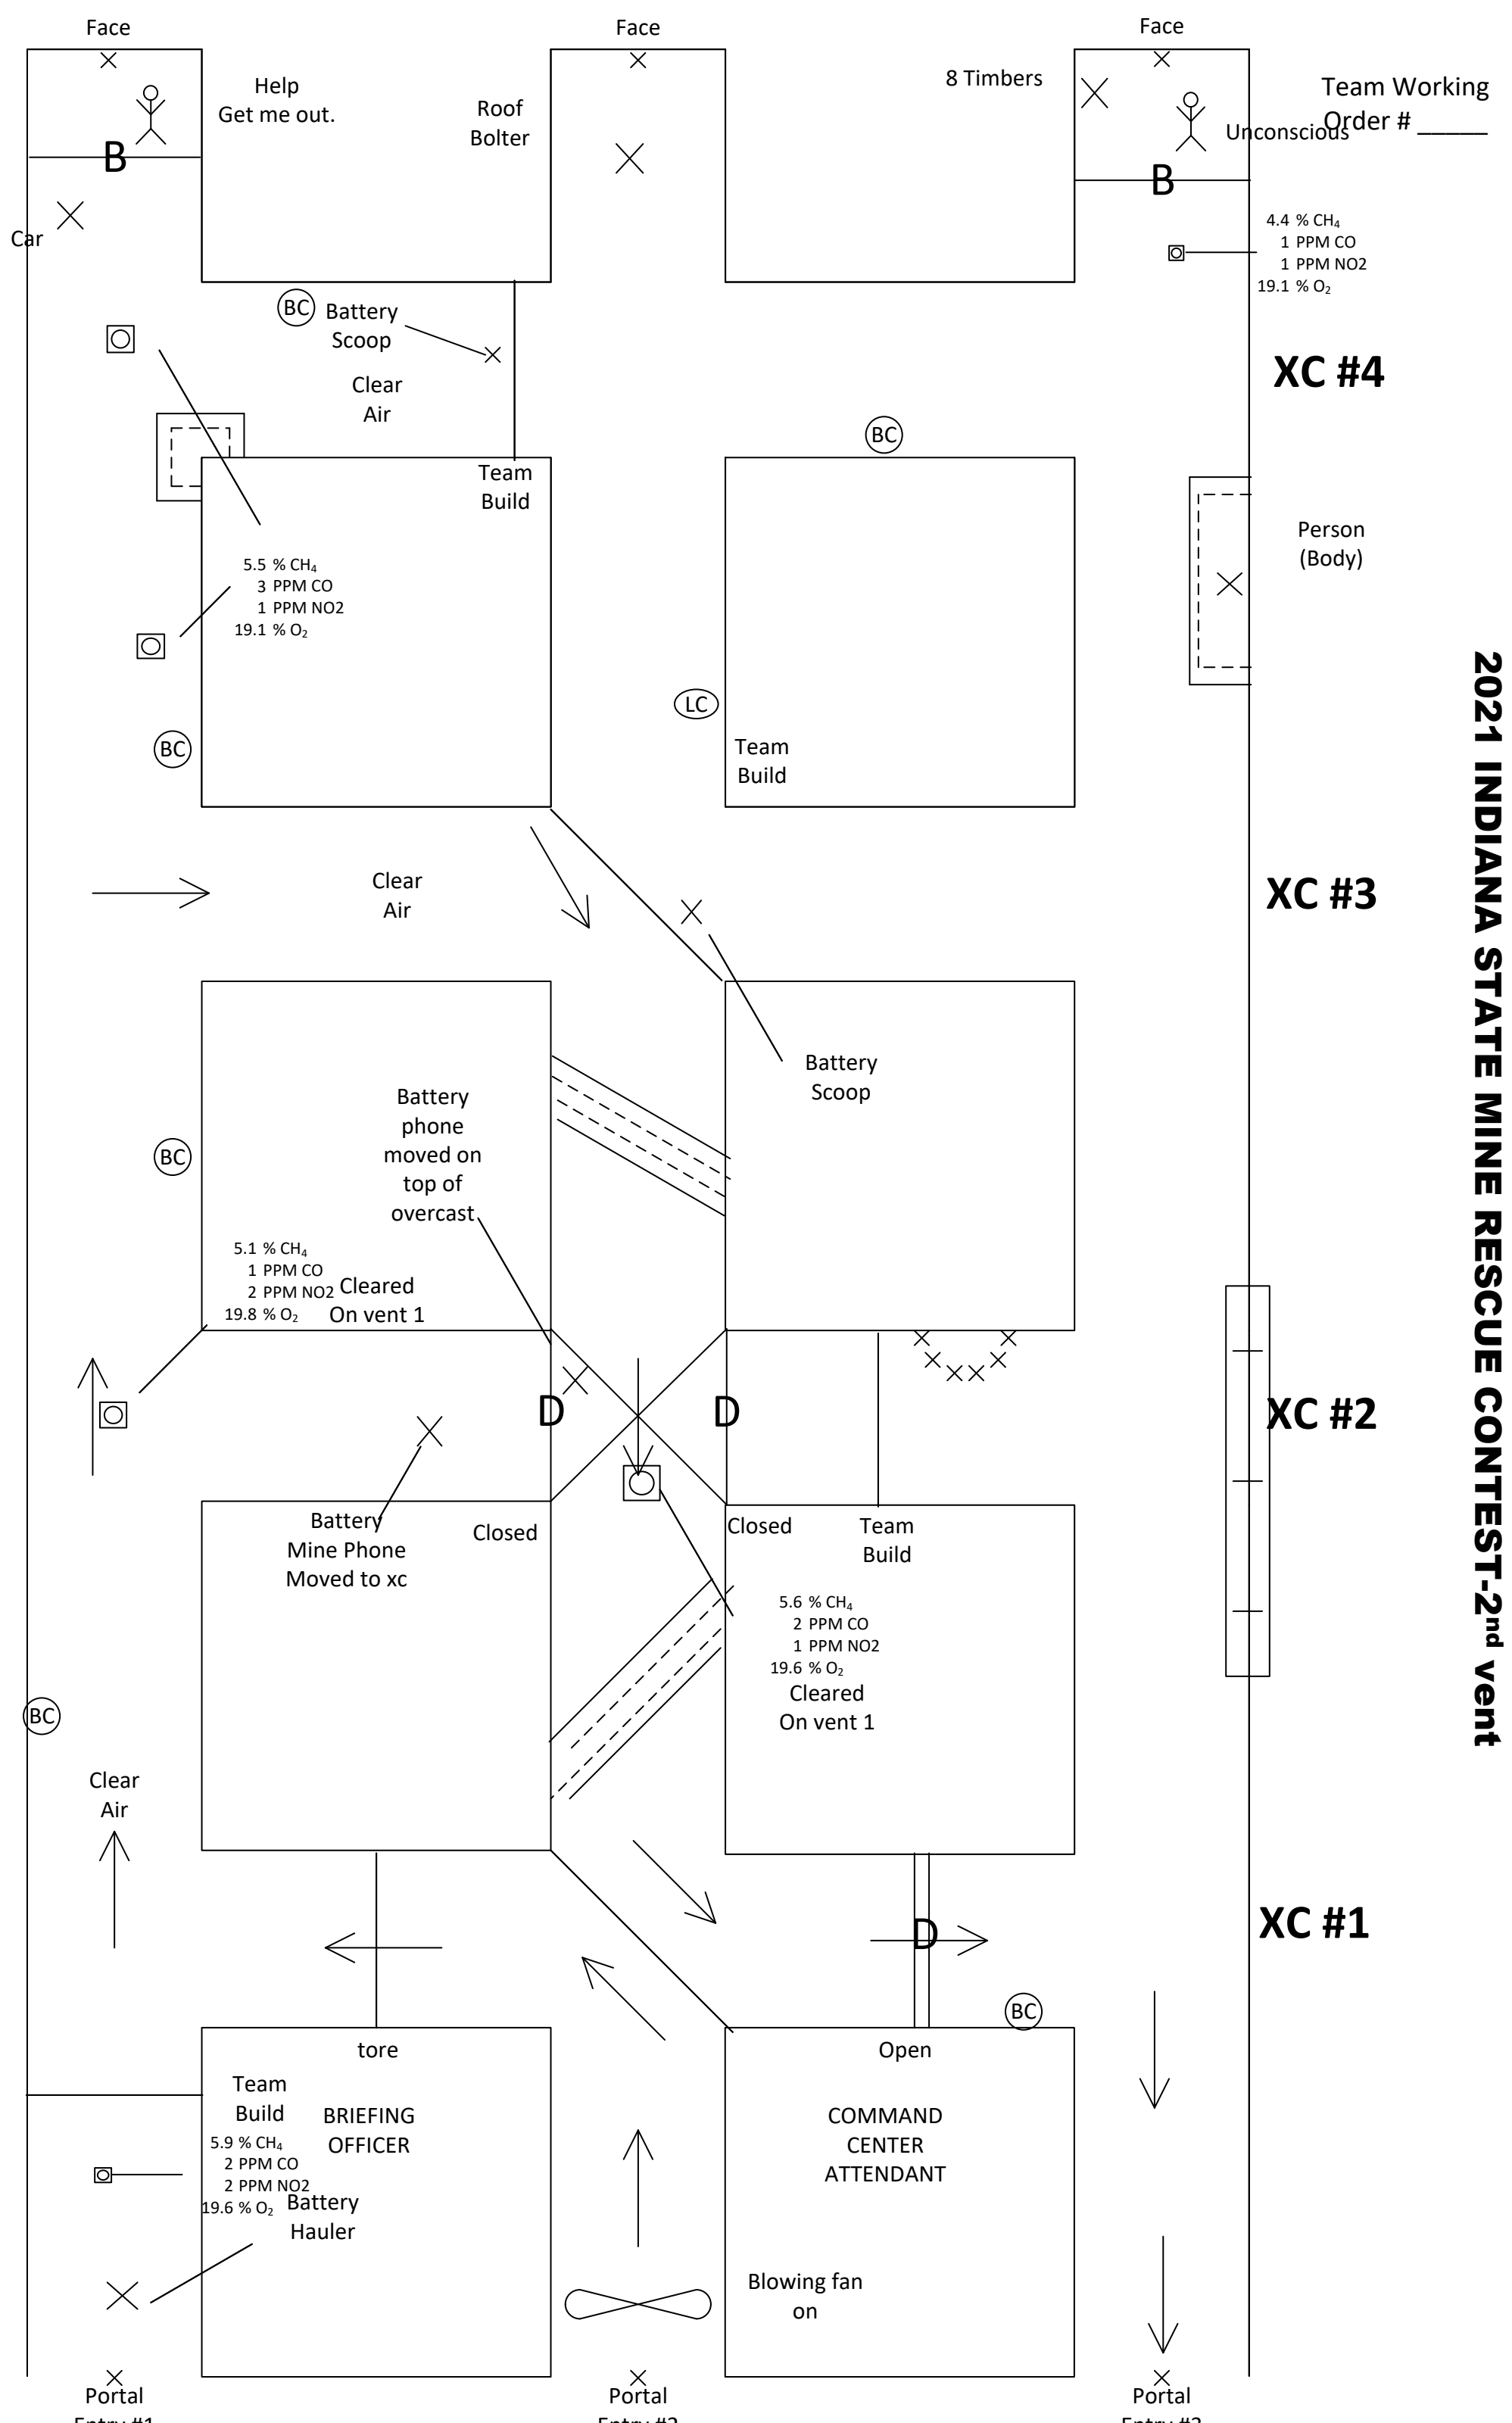

**2021 INDIANA STATE MINE RESCUE CONTEST-1<sup>st</sup> Vent**

**2021 INDIANA STATE MINE RESCUE CONTEST**

Team Working  
Order # \_\_\_\_\_

**XC #4**

**XC #3**

**XC #2**

**XC #1**

Portal  
Entry #1

Portal  
Entry #2

Portal  
Entry #3

2021 INDIANA STATE MINE RESCUE CONTEST-2<sup>nd</sup> Vent

**2021 INDIANA STATE MINE RESCUE CONTEST-3<sup>rd</sup> Vent**

**2021 INDIANA STATE MINE RESCUE CONTEST-4<sup>th</sup> Vent**