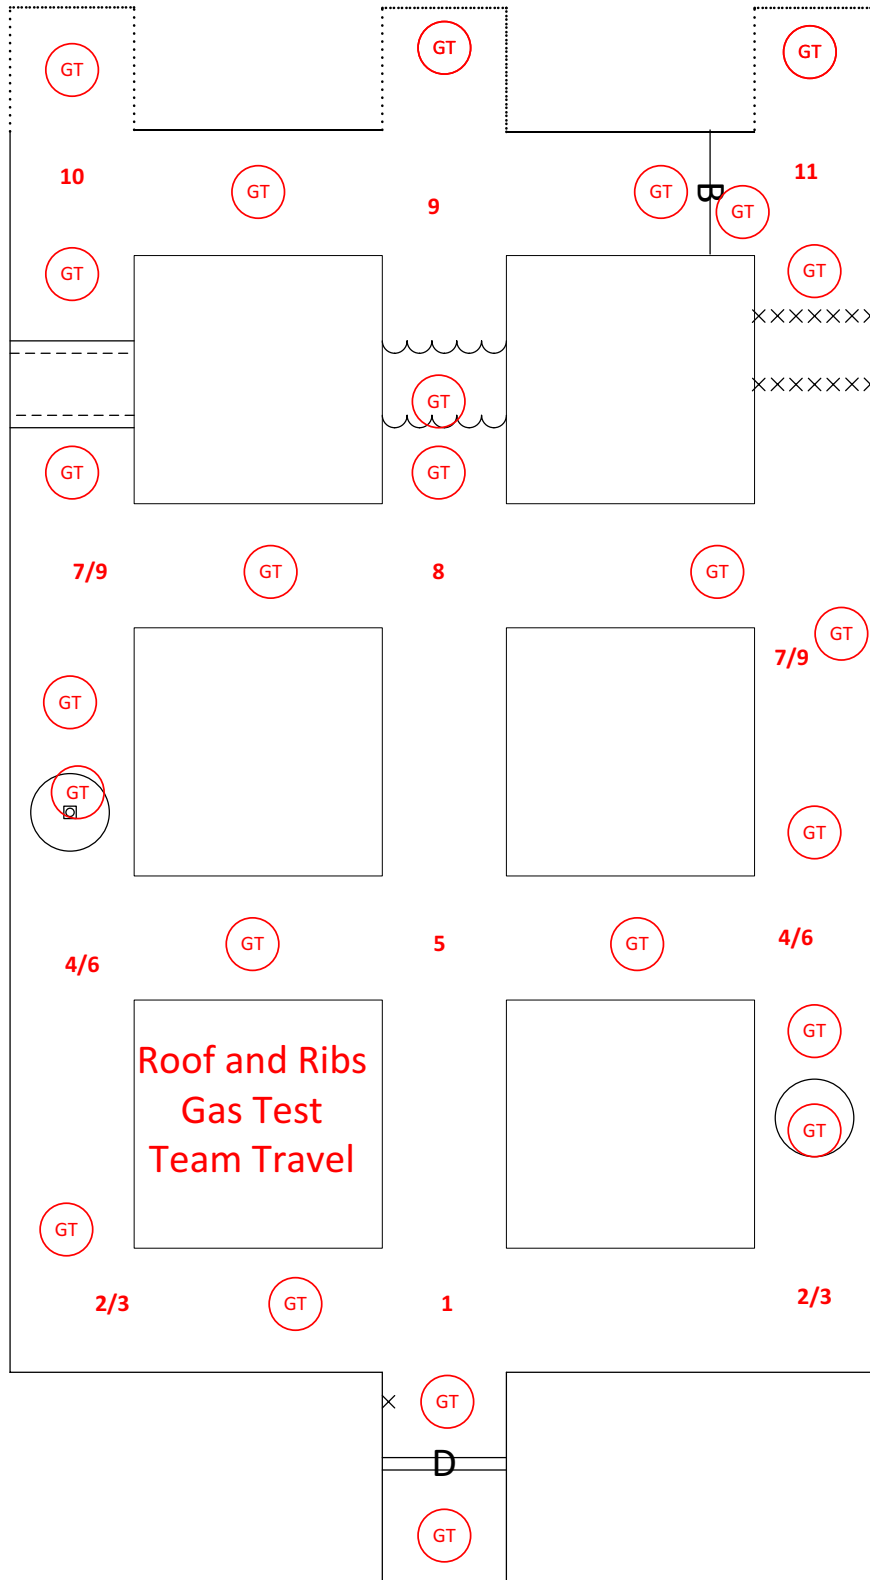

# PATIENT STATEMENT BEHIND BARRICADE

“HELP GET ME OUT ”

Team Map

# Discount Map