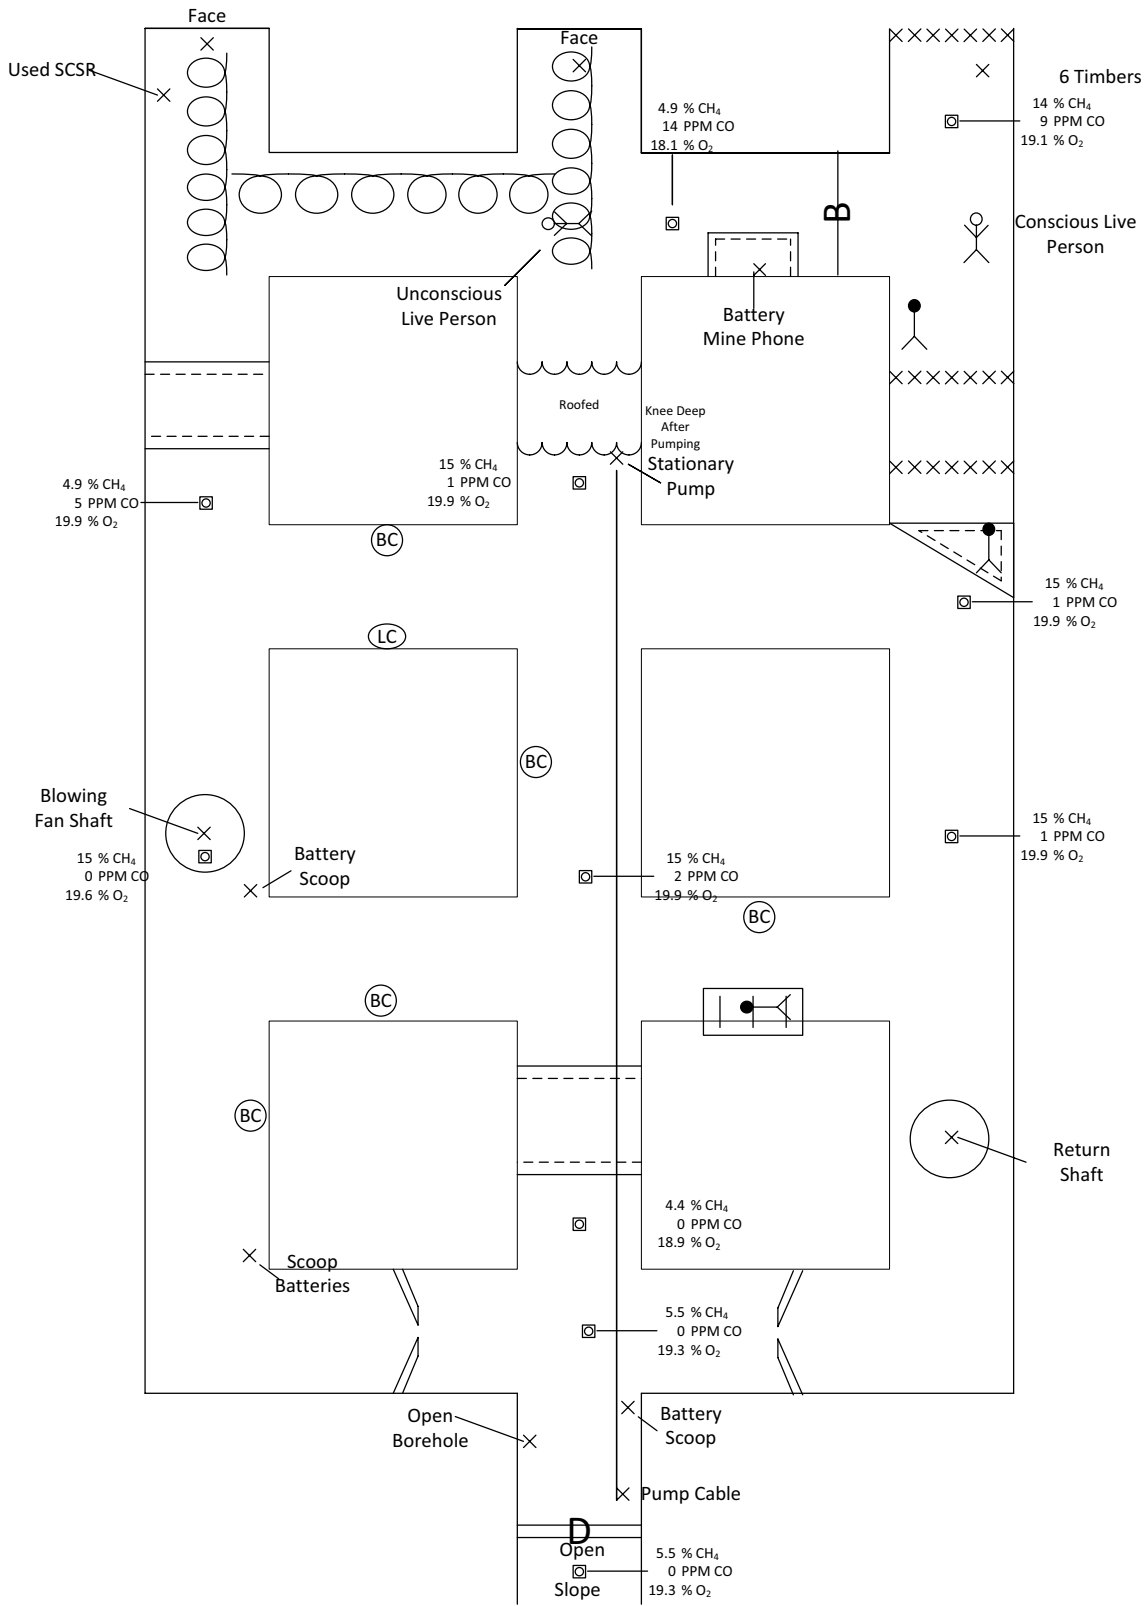

# Statement – Day 2

Thanks for answering our call for help. You will be located at the surface fresh air base at the Blacken Coal #2 mine. We have lost communication with five missing miners.

There is a slope which will allow you to enter the mines. We have a blowing fan on the shaft located in the #1 entry and there is a return air shaft in the #3 entry. Both shafts will be located on the teams maps. The blowing fan is not running, but can be started by the command center attendant.

There is a pump switch located in the fresh air base. It is currently off but can be started by the command center attendant. There is no power underground. Mine maps are not up to date.

# PROBLEM

THE BLOWING FAN CANNOT BE SHUT OFF ONCE STARTED AND IT CANNOT BE STALLED OR REVERSED.

# PATIENT STATEMENT BEHIND BARRICADE

“HELP GET ME OUT ”

Team Map