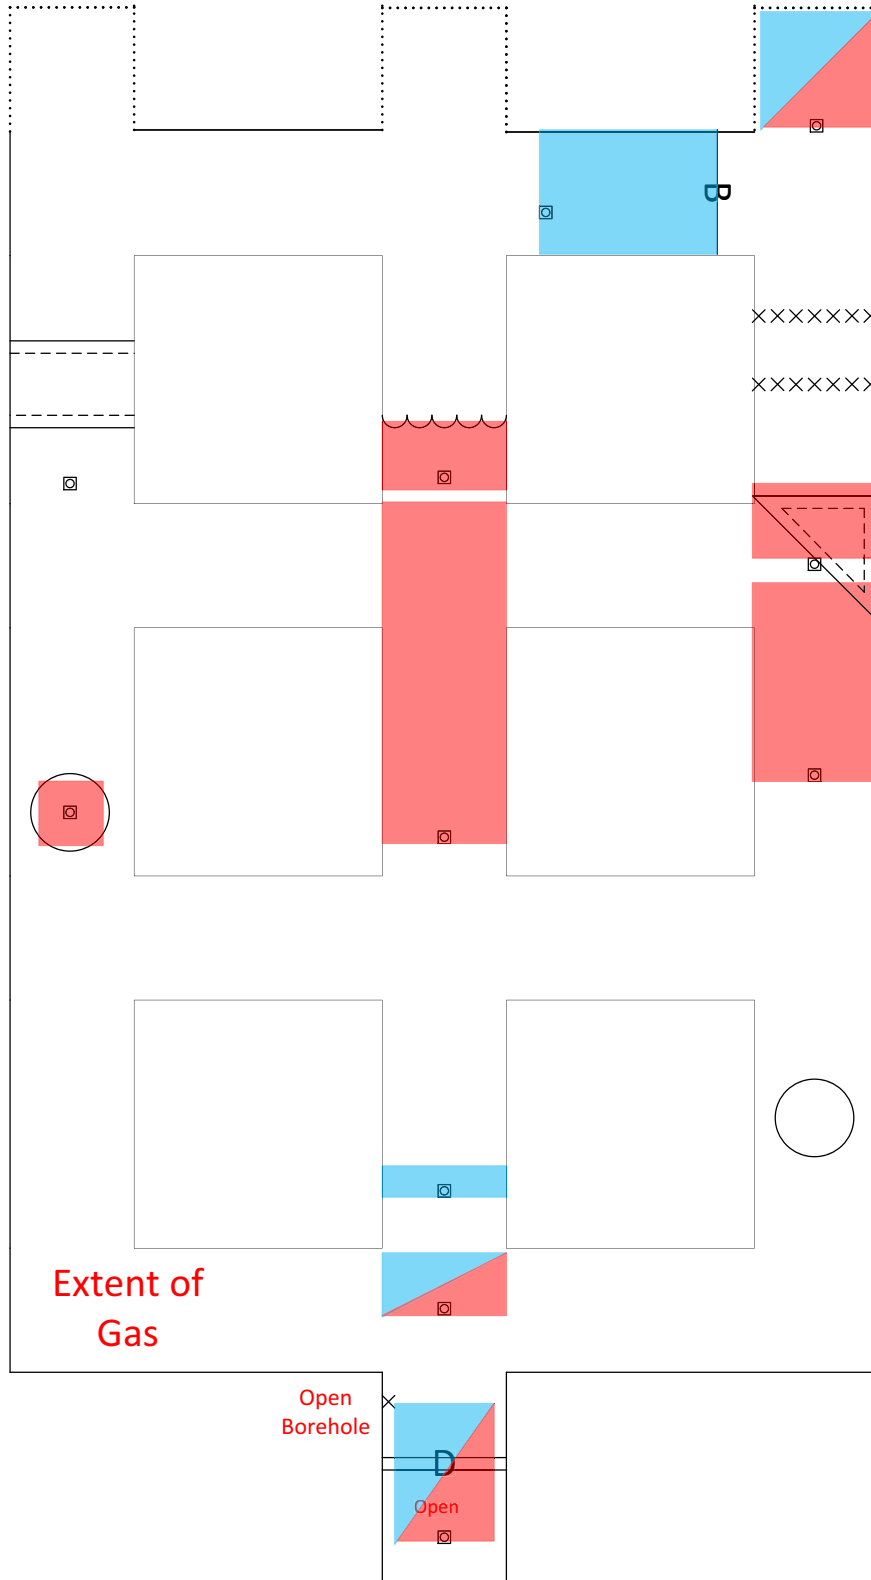

# Statement – Day 2

Thanks for answering our call for help. You will be located at the surface fresh air base at the Blacken Coal #2 mine. We have lost communication with five missing miners.

There is a slope which will allow you to enter the mines. We have a blowing fan on the shaft located in the #1 entry and there is a return air shaft in the #3 entry. Both shafts will be located on the teams maps. The blowing fan is not running, but can be started by the command center attendant.

# PROBLEM

THE BLOWING FAN CANNOT BE SHUT OFF ONCE STARTED AND IT CANNOT BE STALLED OR REVERSED.

# PATIENT STATEMENT BEHIND BARRICADE

“HELP GET ME OUT ”

Team Map

# Discount Map