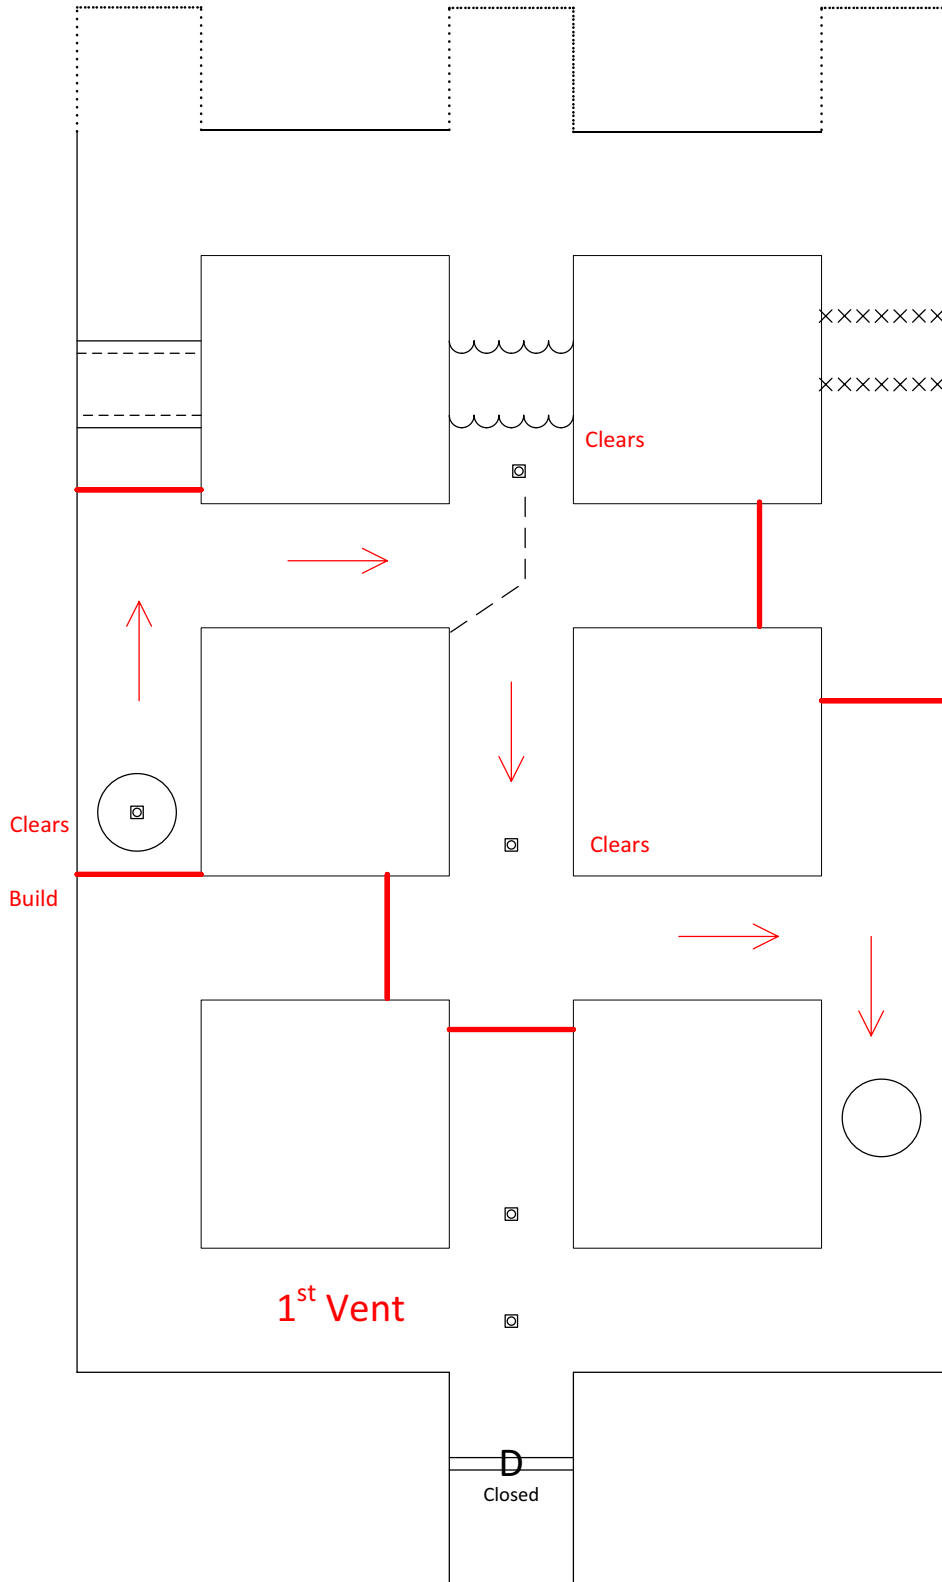

# Statement – Day 2

Thanks for answering our call for help. You will be located at the surface fresh air base at the Blacken Coal #2 mine. We have lost communication with five missing miners.

There is a slope which will allow you to enter the mines. We have a blowing fan on the shaft located in the #1 entry and there is a return air shaft in the #3 entry. Both shafts will be located on the teams maps. The blowing fan is not running, but can be started by the command center attendant.

There is a pump switch located in the fresh air base. It is currently off but can be started by the command center attendant. There is no power underground. Mine maps are not up to date.

# PROBLEM

THE BLOWING FAN CANNOT BE SHUT OFF ONCE STARTED AND IT CANNOT BE STALLED OR REVERSED.

# PATIENT STATEMENT BEHIND BARRICADE

“HELP GET ME OUT ”

Team Map