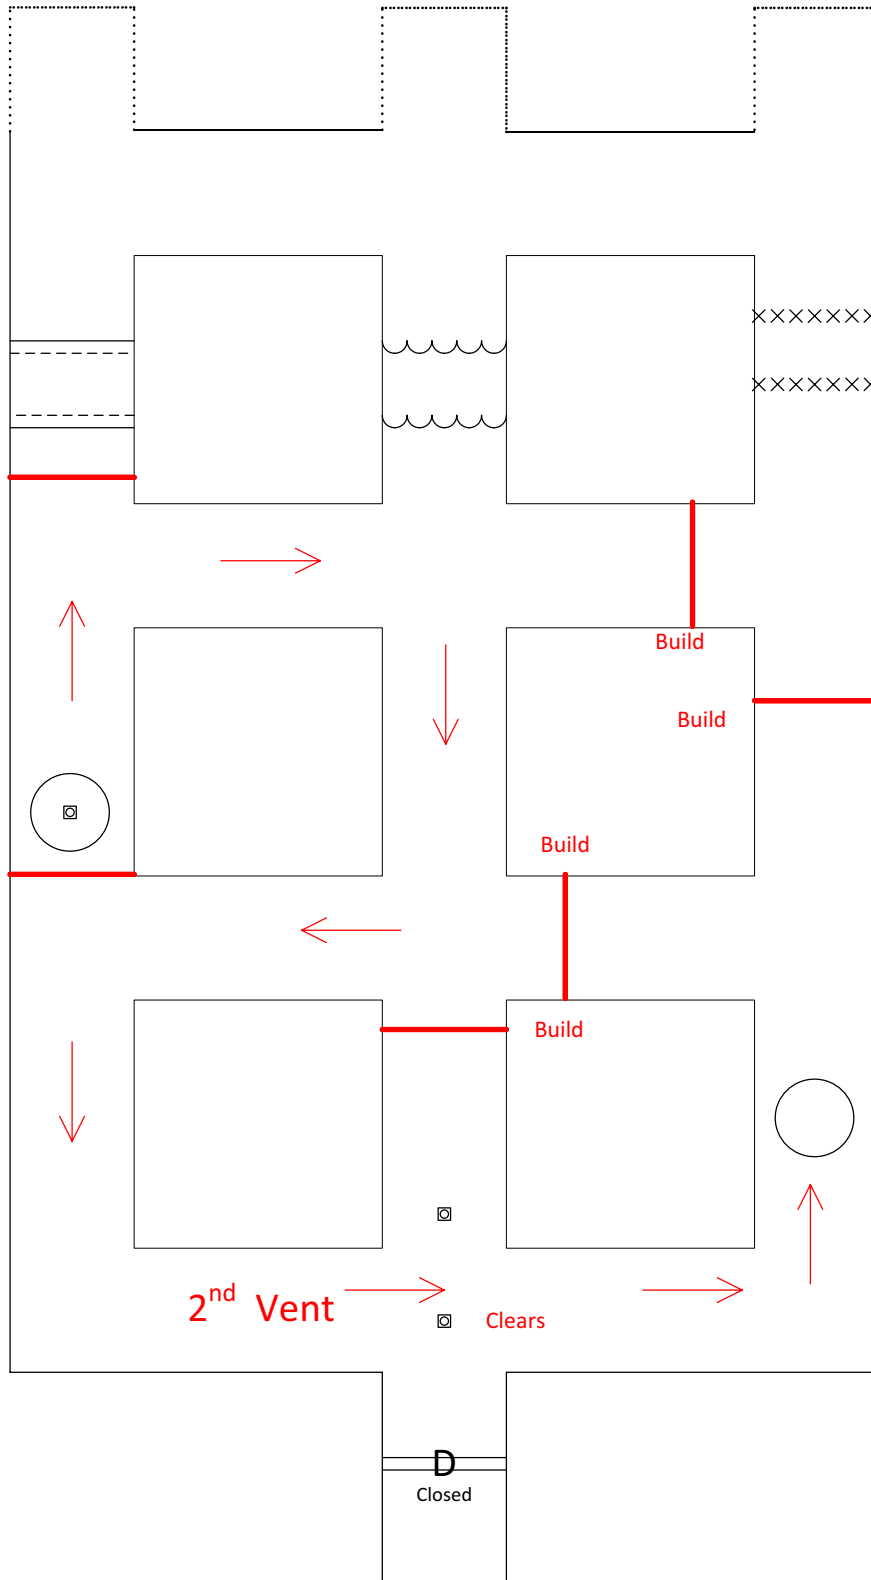

# Statement – Day 2

Thanks for answering our call for help. You will be located at the surface fresh air base at the Blacken Coal #2 mine. We have lost communication with five missing miners.

There is a slope which will allow you to enter the mines. We have a blowing fan on the shaft located in the #1 entry and there is a return air shaft in the #3 entry. Both shafts will be located on the teams maps. The blowing fan is not running, but can be started by the command center attendant.

# PROBLEM

THE BLOWING FAN CANNOT BE SHUT OFF ONCE STARTED AND IT CANNOT BE STALLED OR REVERSED.

# PATIENT STATEMENT BEHIND BARRICADE

“HELP GET ME OUT ”

Team Map

# Final Vent

Please circle Y or N if team returned to  
this area after vent change