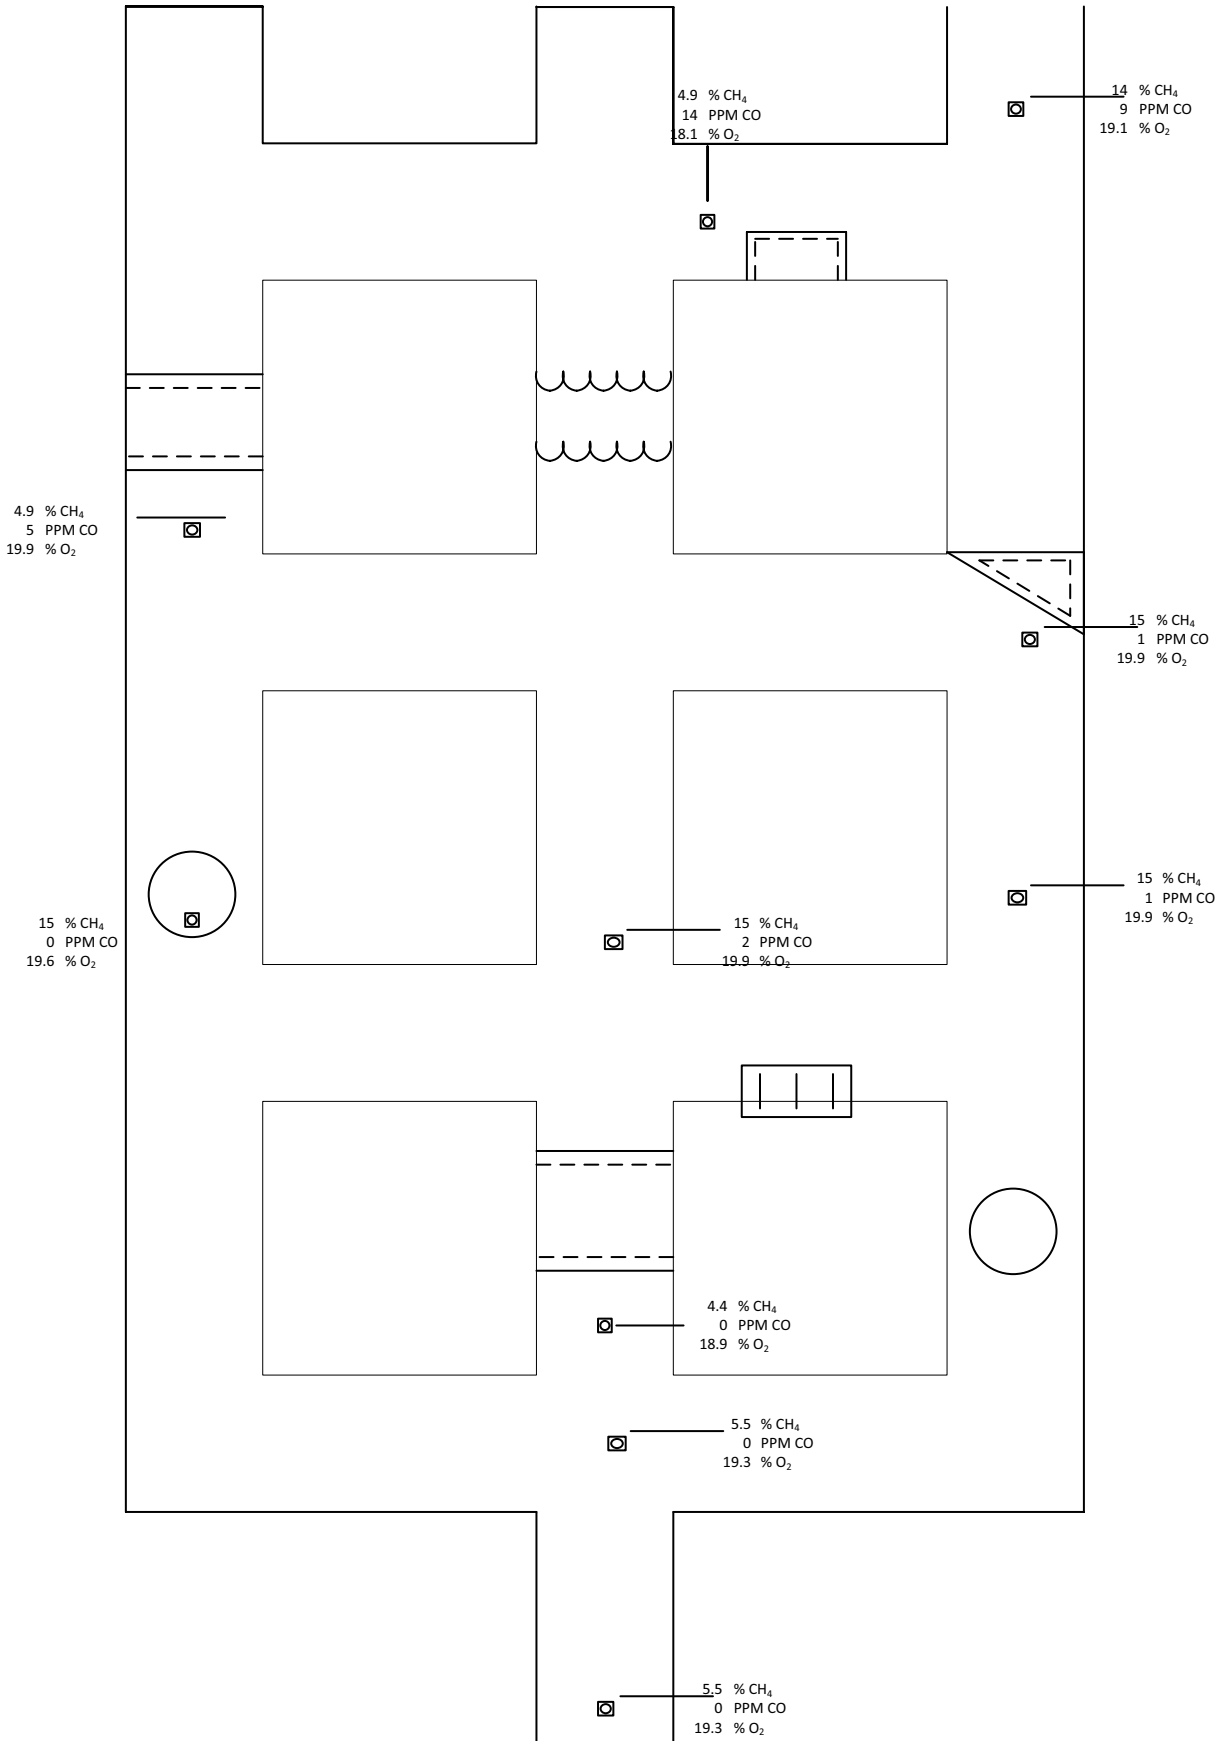

Discount Map