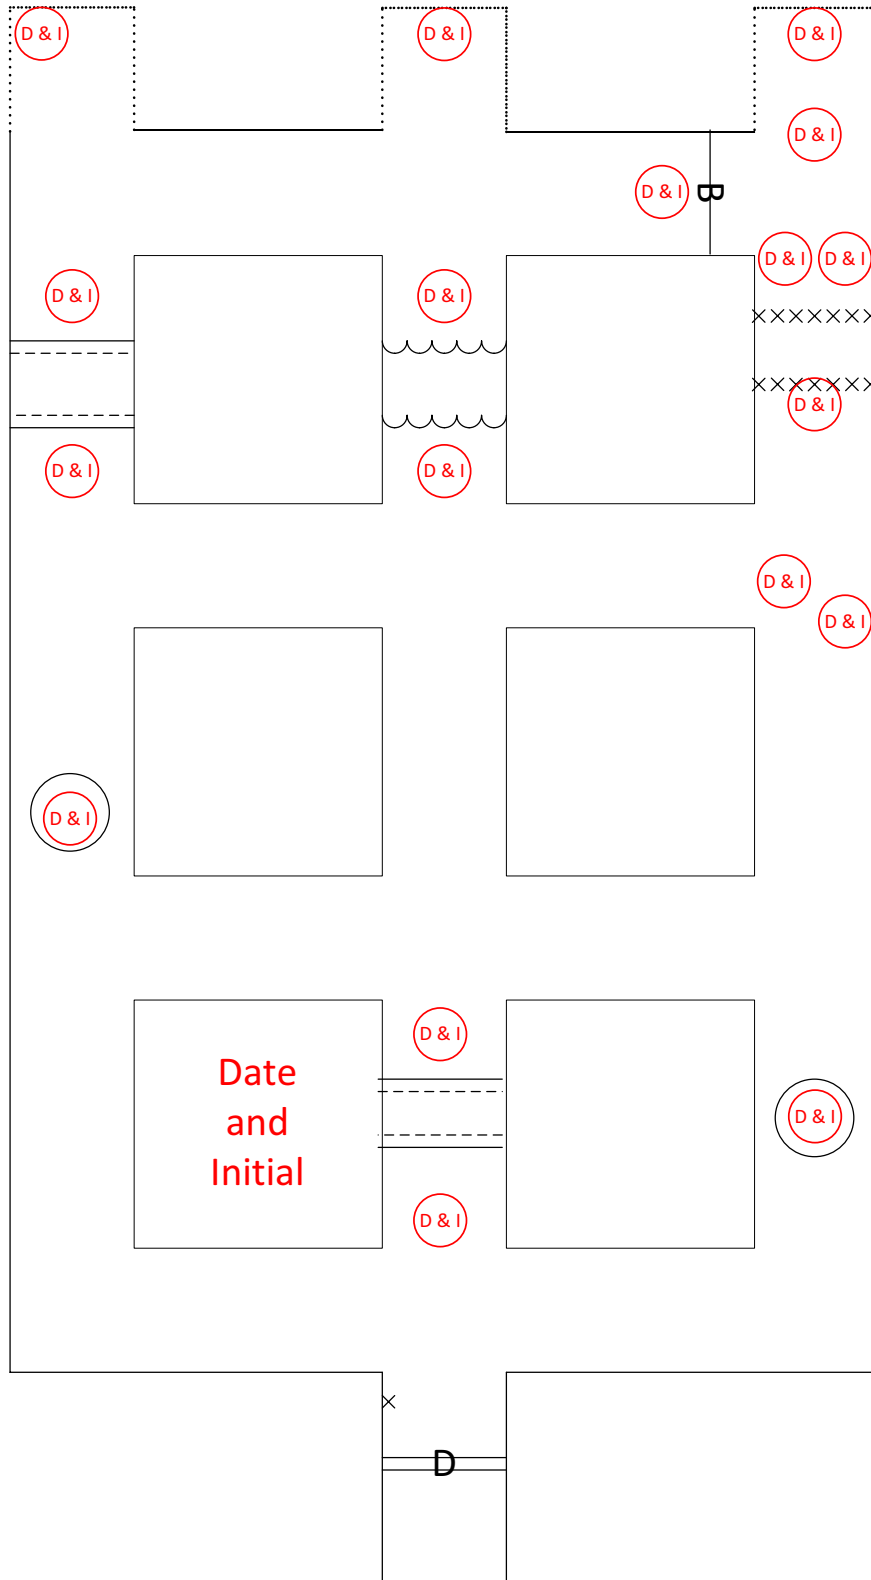

# Statement – Day 2

Thanks for answering our call for help. You will be located at the surface fresh air base at the Blacken Coal #2 mine. We have lost communication with five missing miners.

There is a slope which will allow you to enter the mines. We have a blowing fan on the shaft located in the #1 entry and there is a return air shaft in the #3 entry. Both shafts will be located on the teams maps. The blowing fan is not running, but can be started by the command center attendant.

# PATIENT STATEMENT BEHIND BARRICADE

“HELP GET ME OUT ”

Team Map

# Discount Map

# Final Vent

Please circle Y or N if team returned to  
this area after vent change