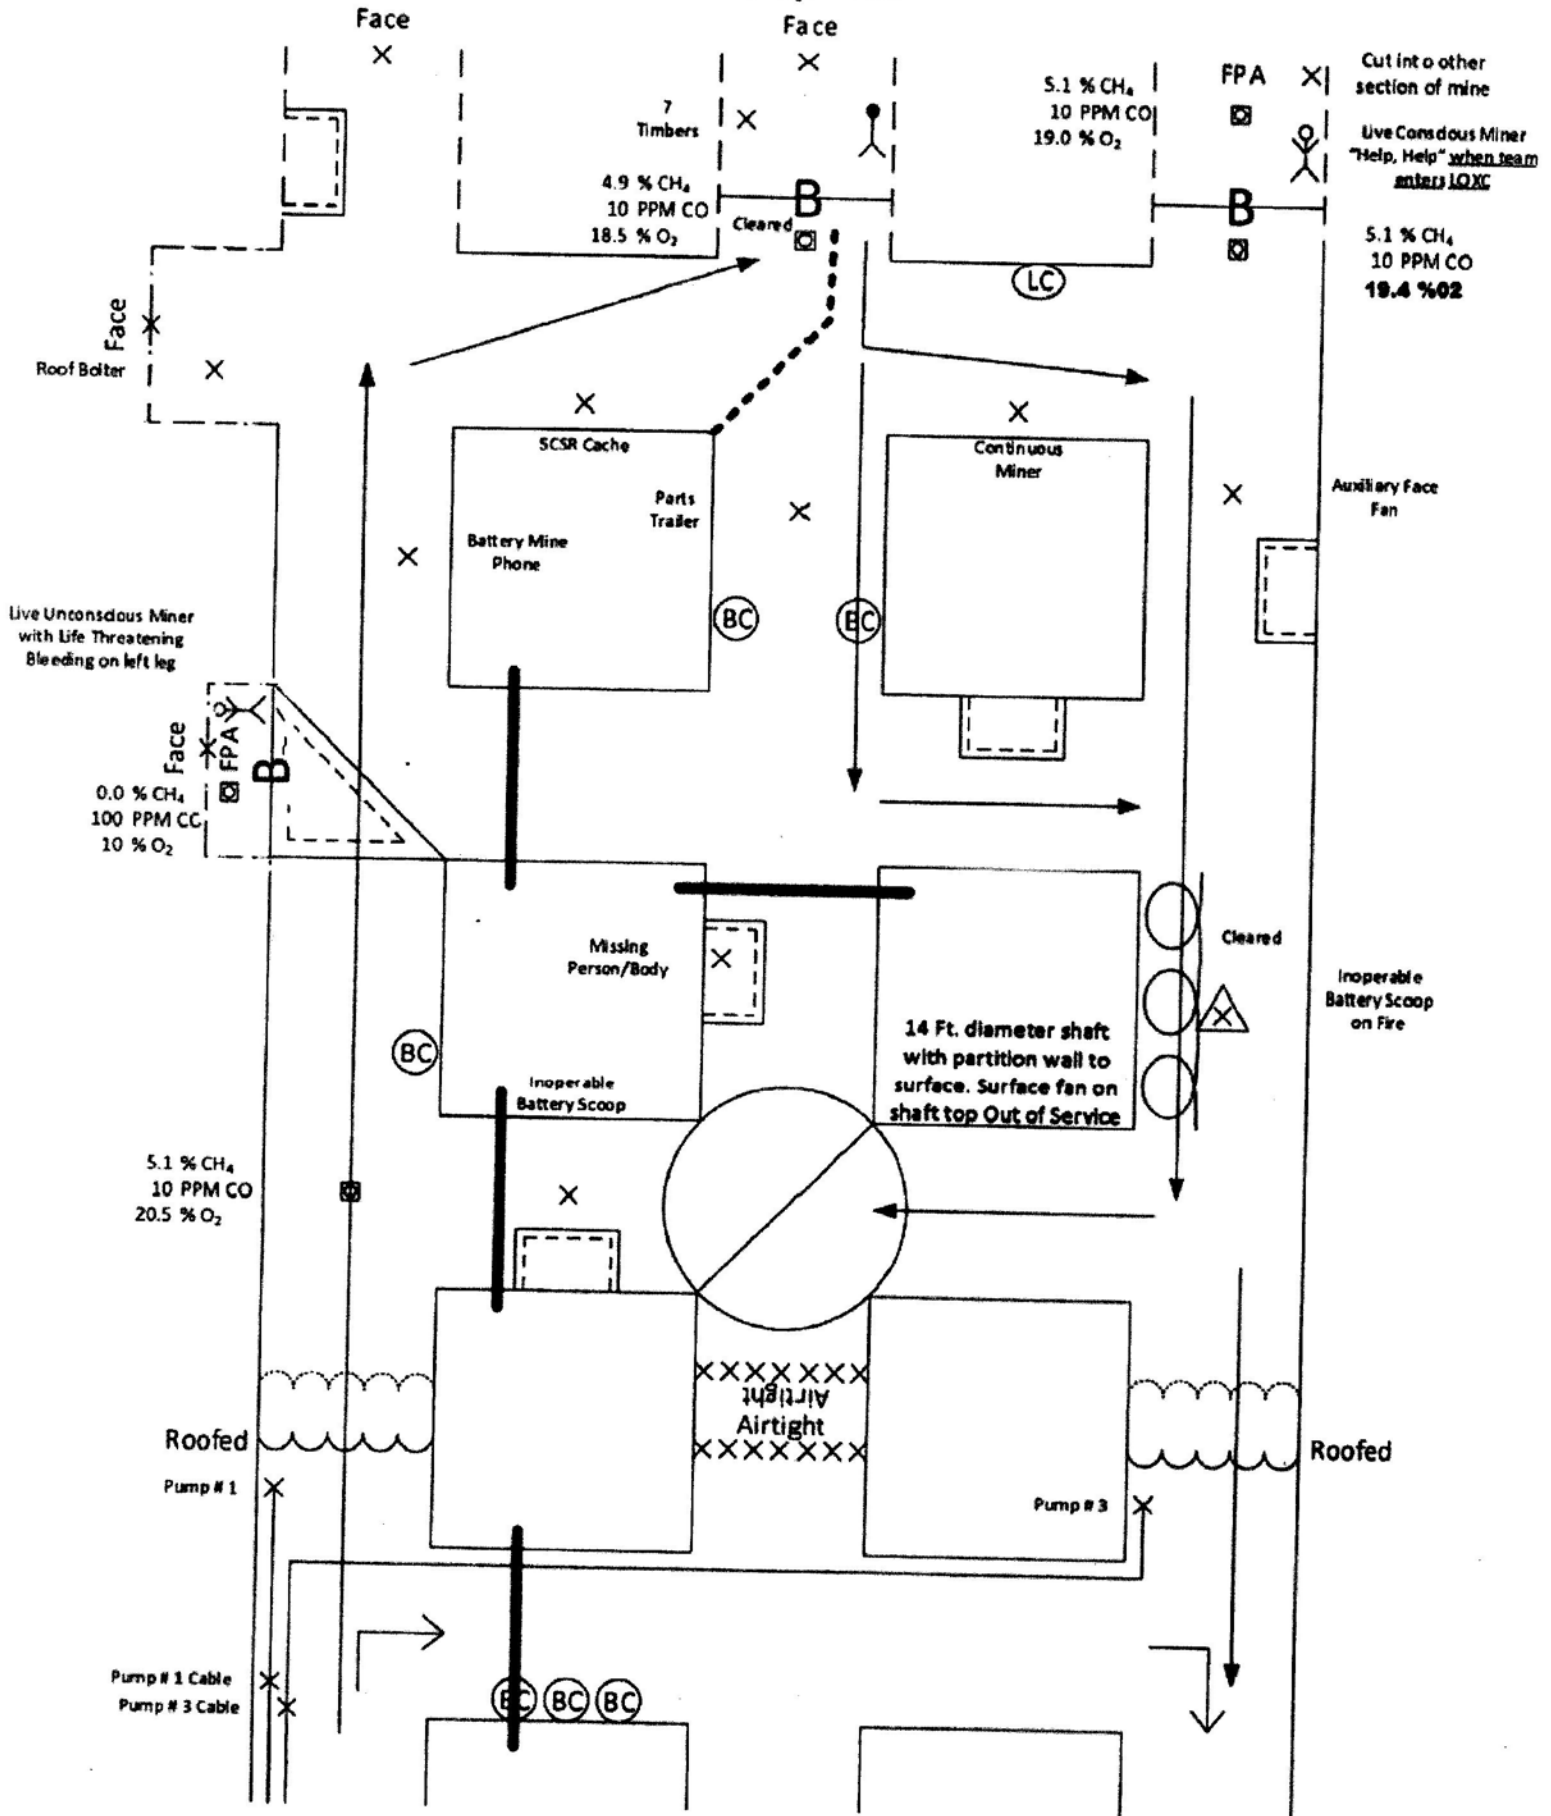

2015 Craig, CO Day 2

Thank you again for responding to our mine emergency. As you know, yesterday teams accounted for 3 missing miners. There are still 4 miners unaccounted for. Overnight, teams established a fresh air base in crosscut 21 of this section. We are trying to locate an up to date mine map for your use. The Command Center is still located on the surface and all electrical power in the mine is controlled by switches in the Command Center. The blowing mine fan on the surface is being monitored, guarded, running and cannot be stopped. All officials and backup mine rescue teams are present.

Craig, CO Day 2

PROBLEM

1. Account for the 4 missing miners.
2. Explore all of the mine if it can be accomplished safely.

Vent 1

Vent 2