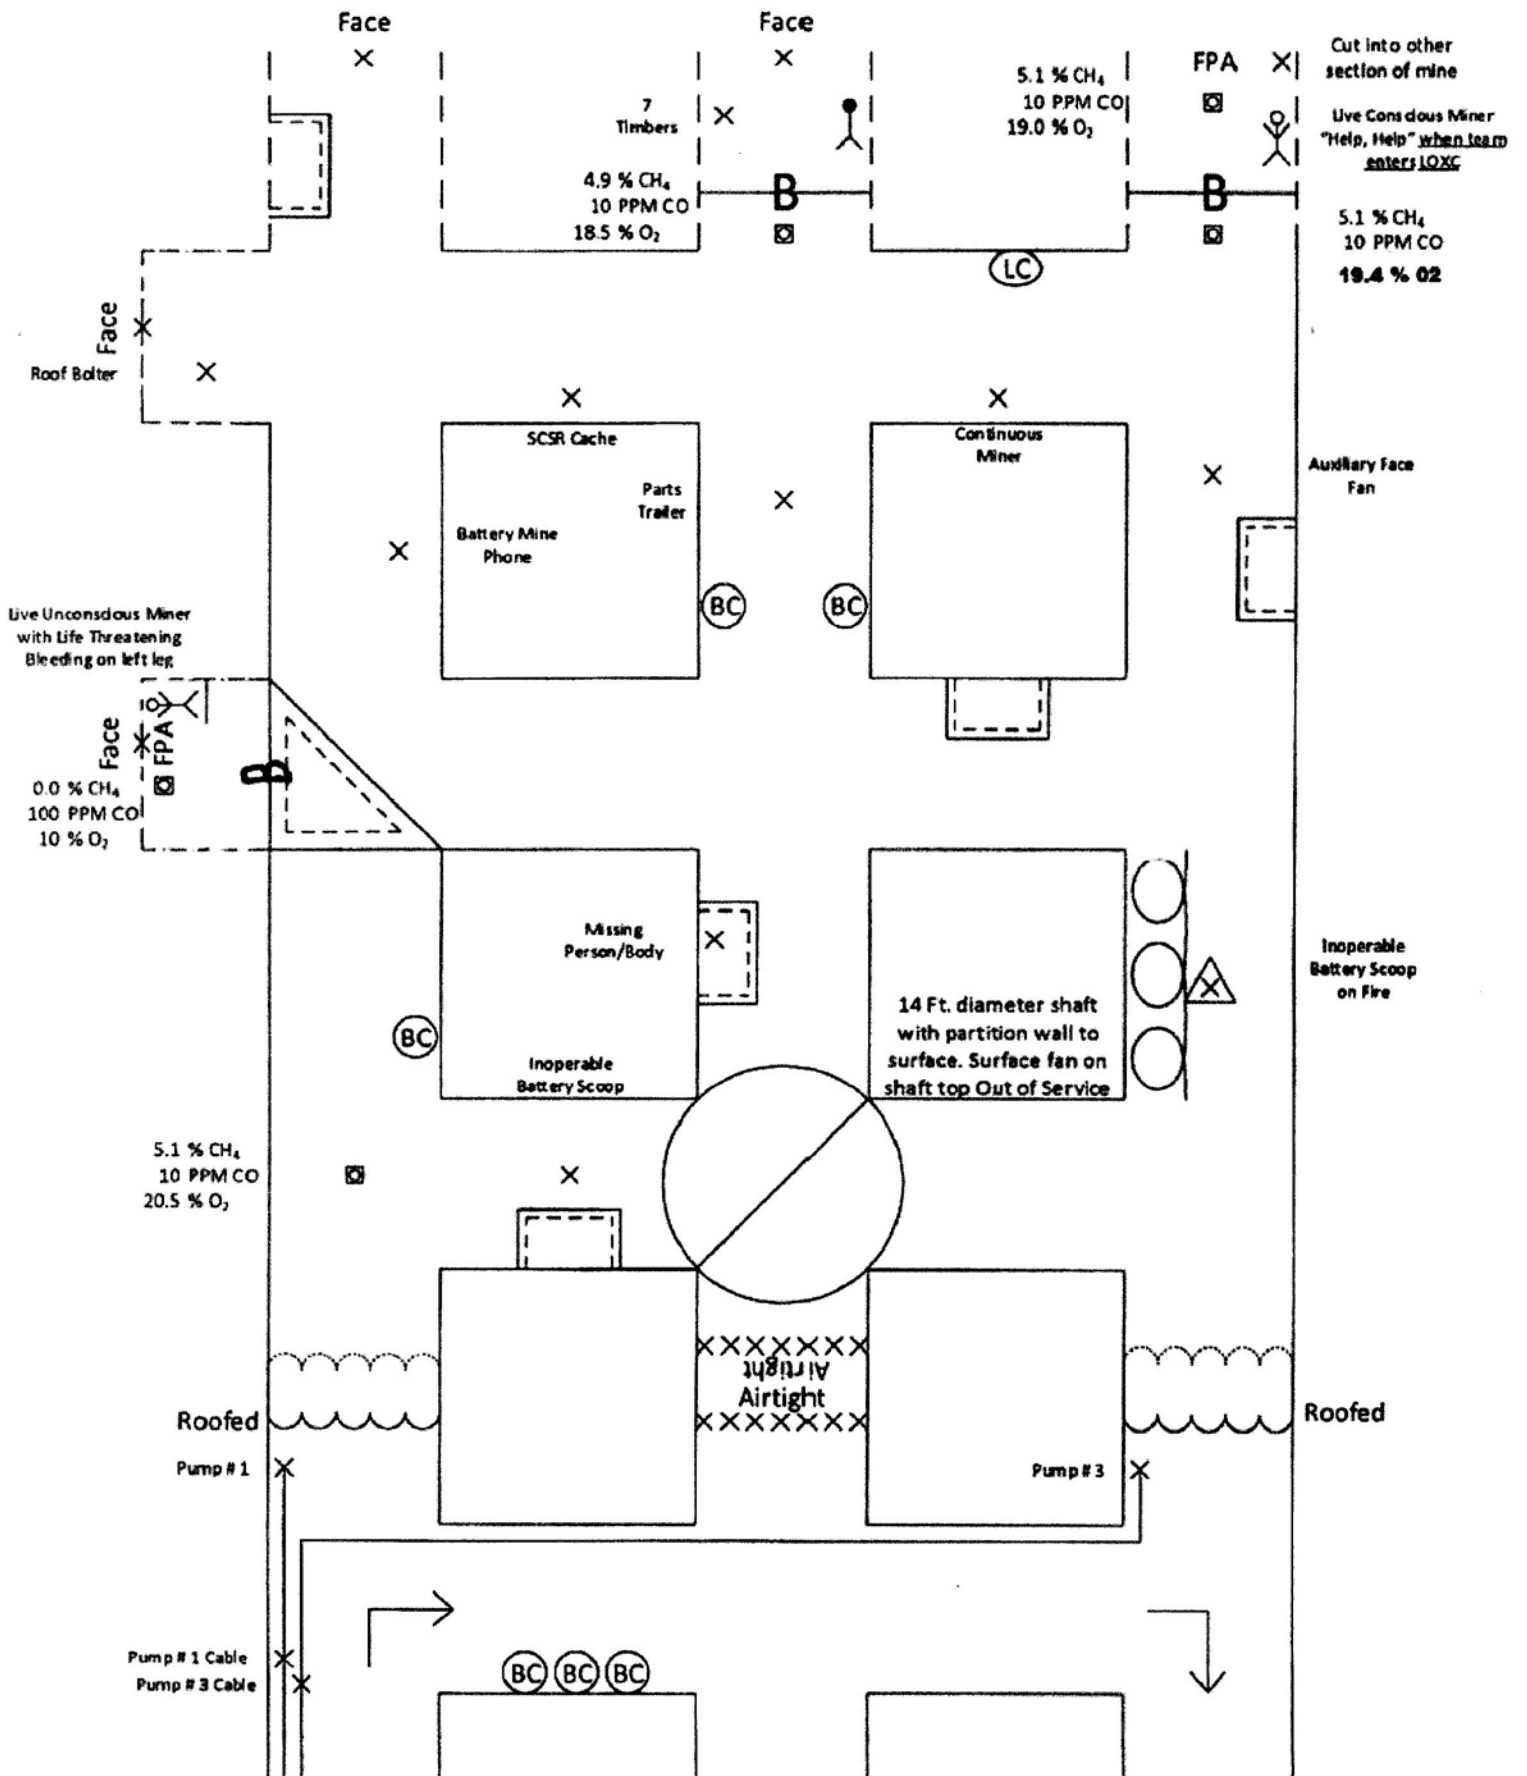

2015 Craig, CO Day 2

Thank you again for responding to our mine emergency. As you know, yesterday teams accounted for 3 missing miners. There are still 4 miners unaccounted for. Overnight, teams established a fresh air base in crosscut 21 of this section. We are trying to locate an up to date mine map for your use. The Command Center is still located on the surface and all electrical power in the mine is controlled by switches in the Command Center. The blowing mine fan on the surface is being monitored, guarded, running and cannot be stopped. All officials and backup mine rescue teams are present.

Craig, CO Day 2

PROBLEM

1. Account for the 4 missing miners.
2. Explore all of the mine if it can be accomplished safely.

Vent 1

Vent 2