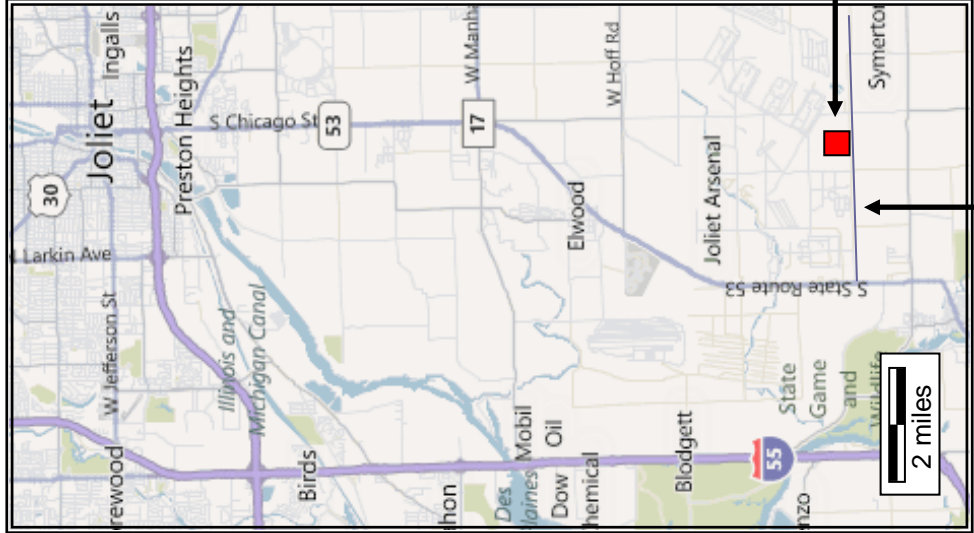

Route from Joliet to  
Local 150 ASIP facility

W. Arsenal Rd.

Local 150 ASIP Facility  
19800 W. Arsenal Rd