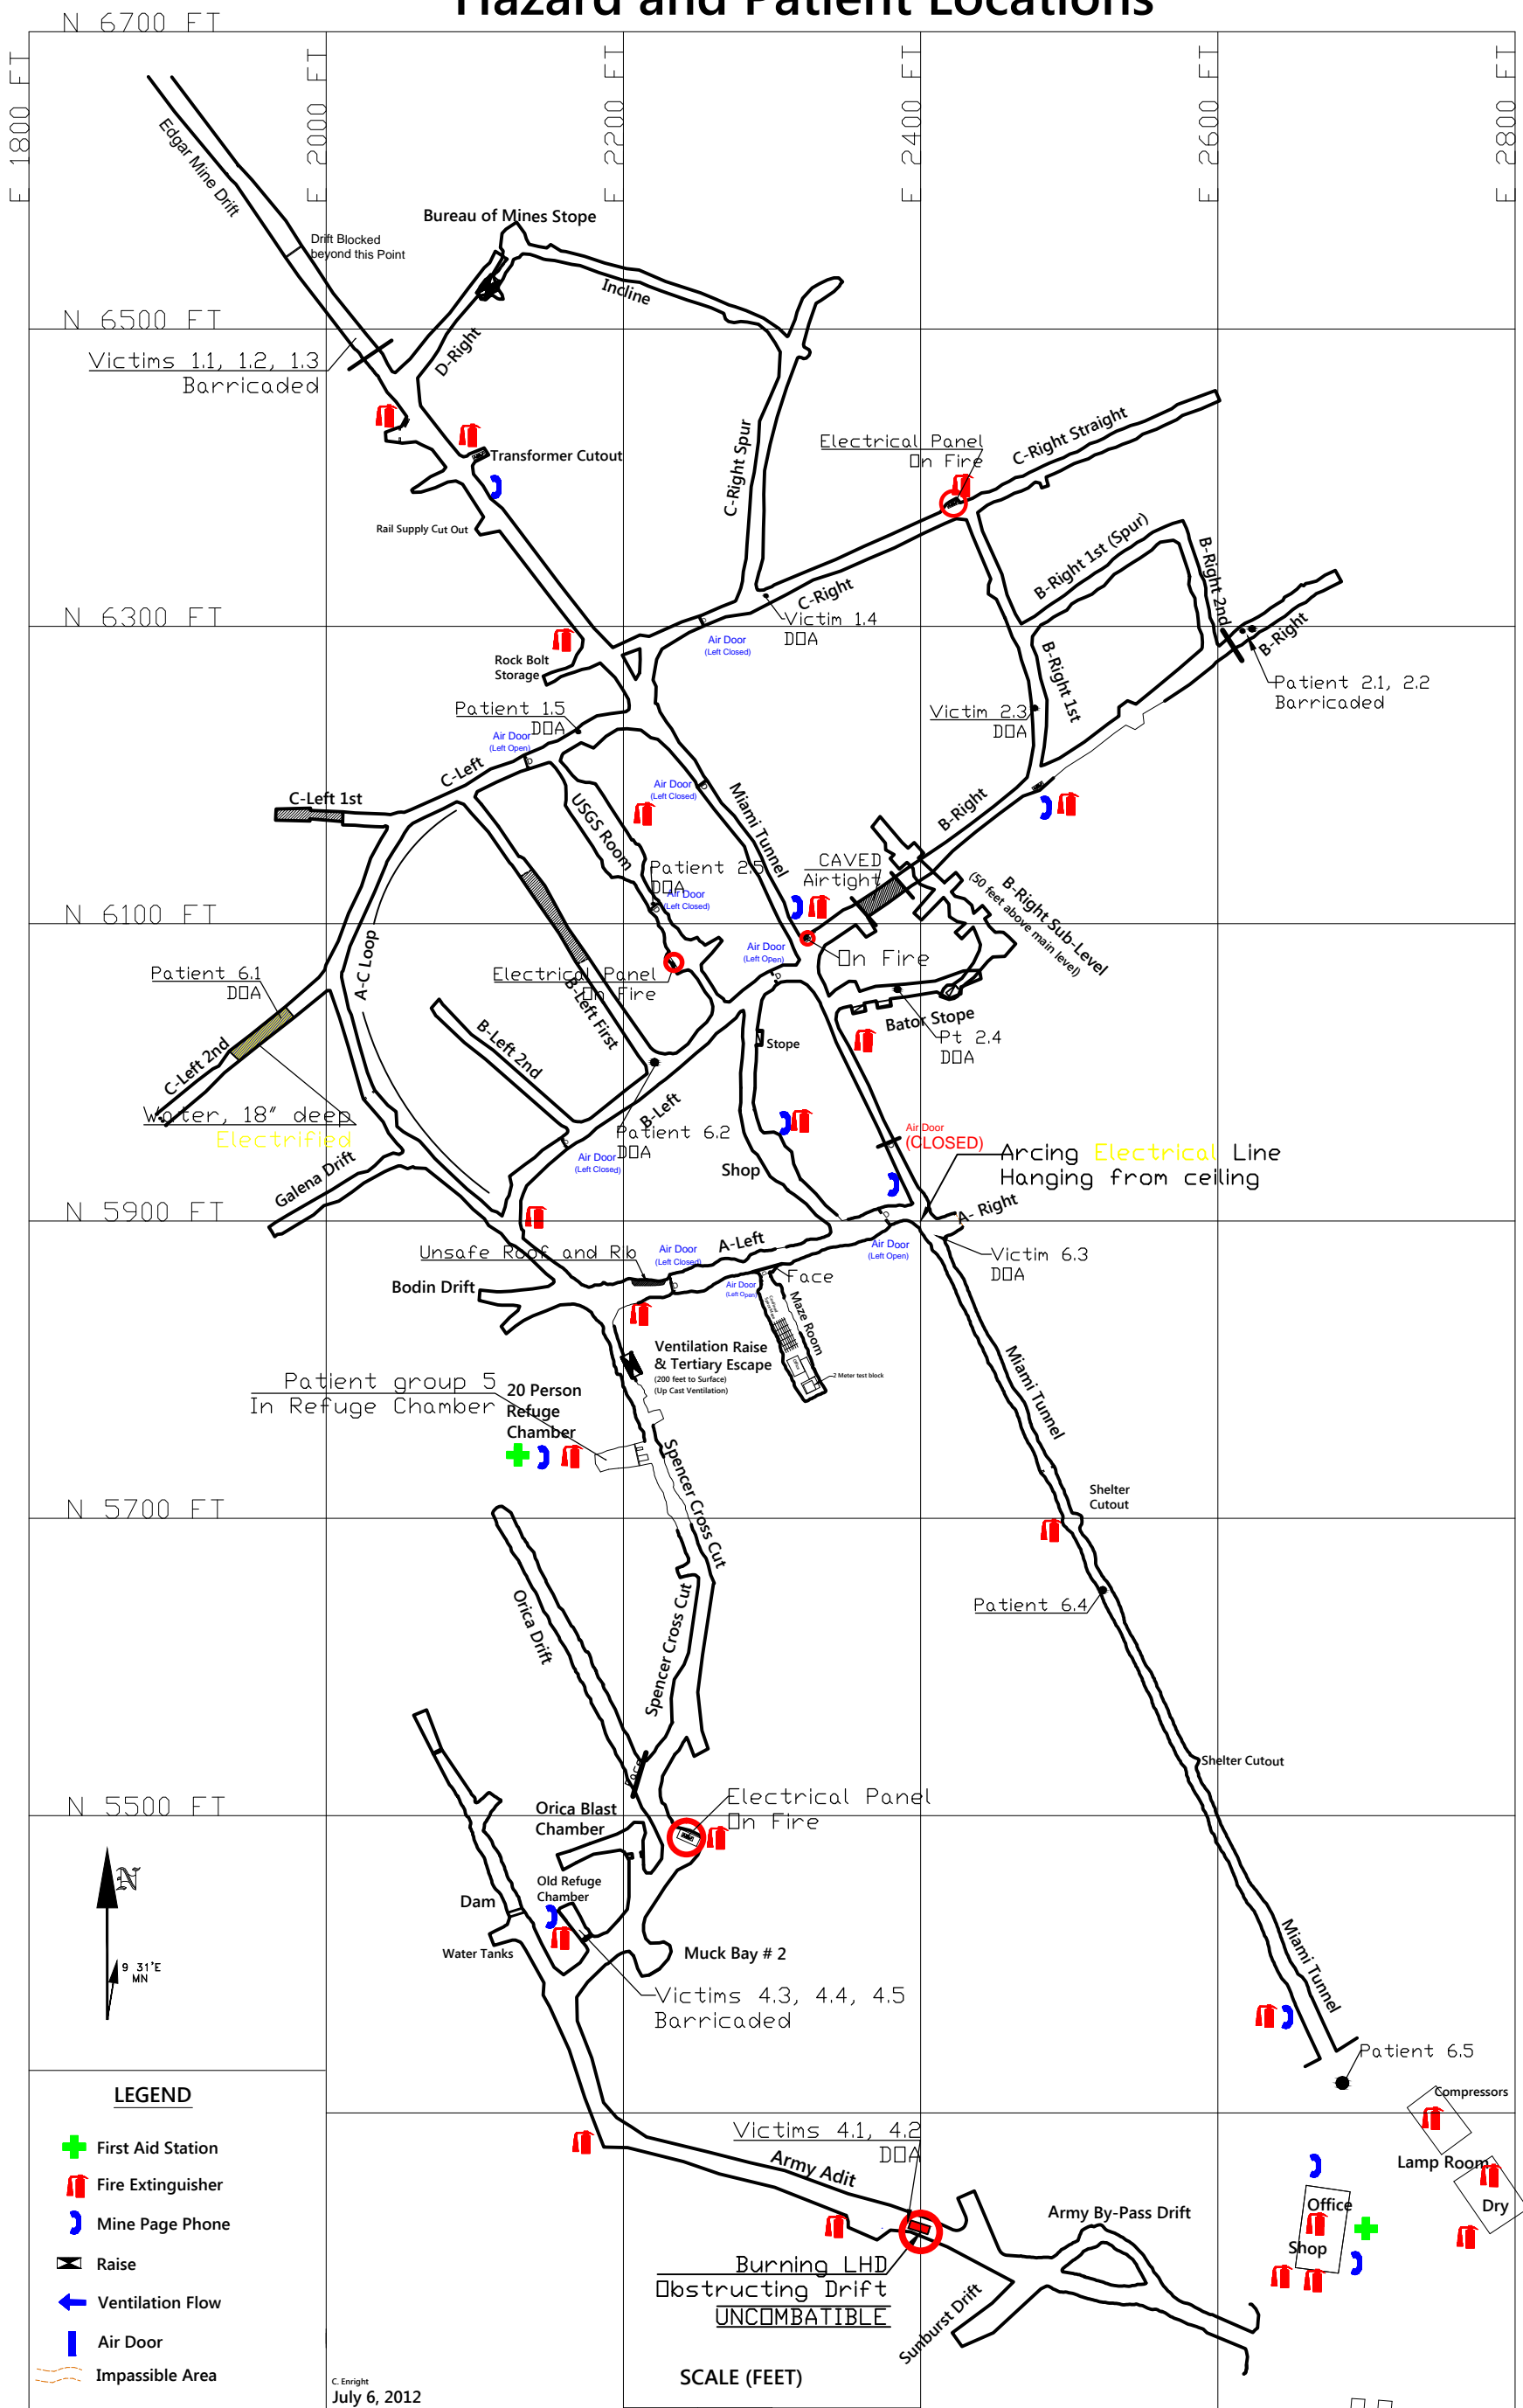

# Hazard and Patient Locations

- LEGEND**
- + First Aid Station
  - Fire Extinguisher
  - Mine Page Phone
  - Raise
  - Ventilation Flow
  - Air Door
  - Impassible Area

C. Enright  
July 6, 2012

SCALE (FEET)

Colorado School of Mines

Idaho Springs, Colorado

- Drill Shed
- Fuel & Oil Storage