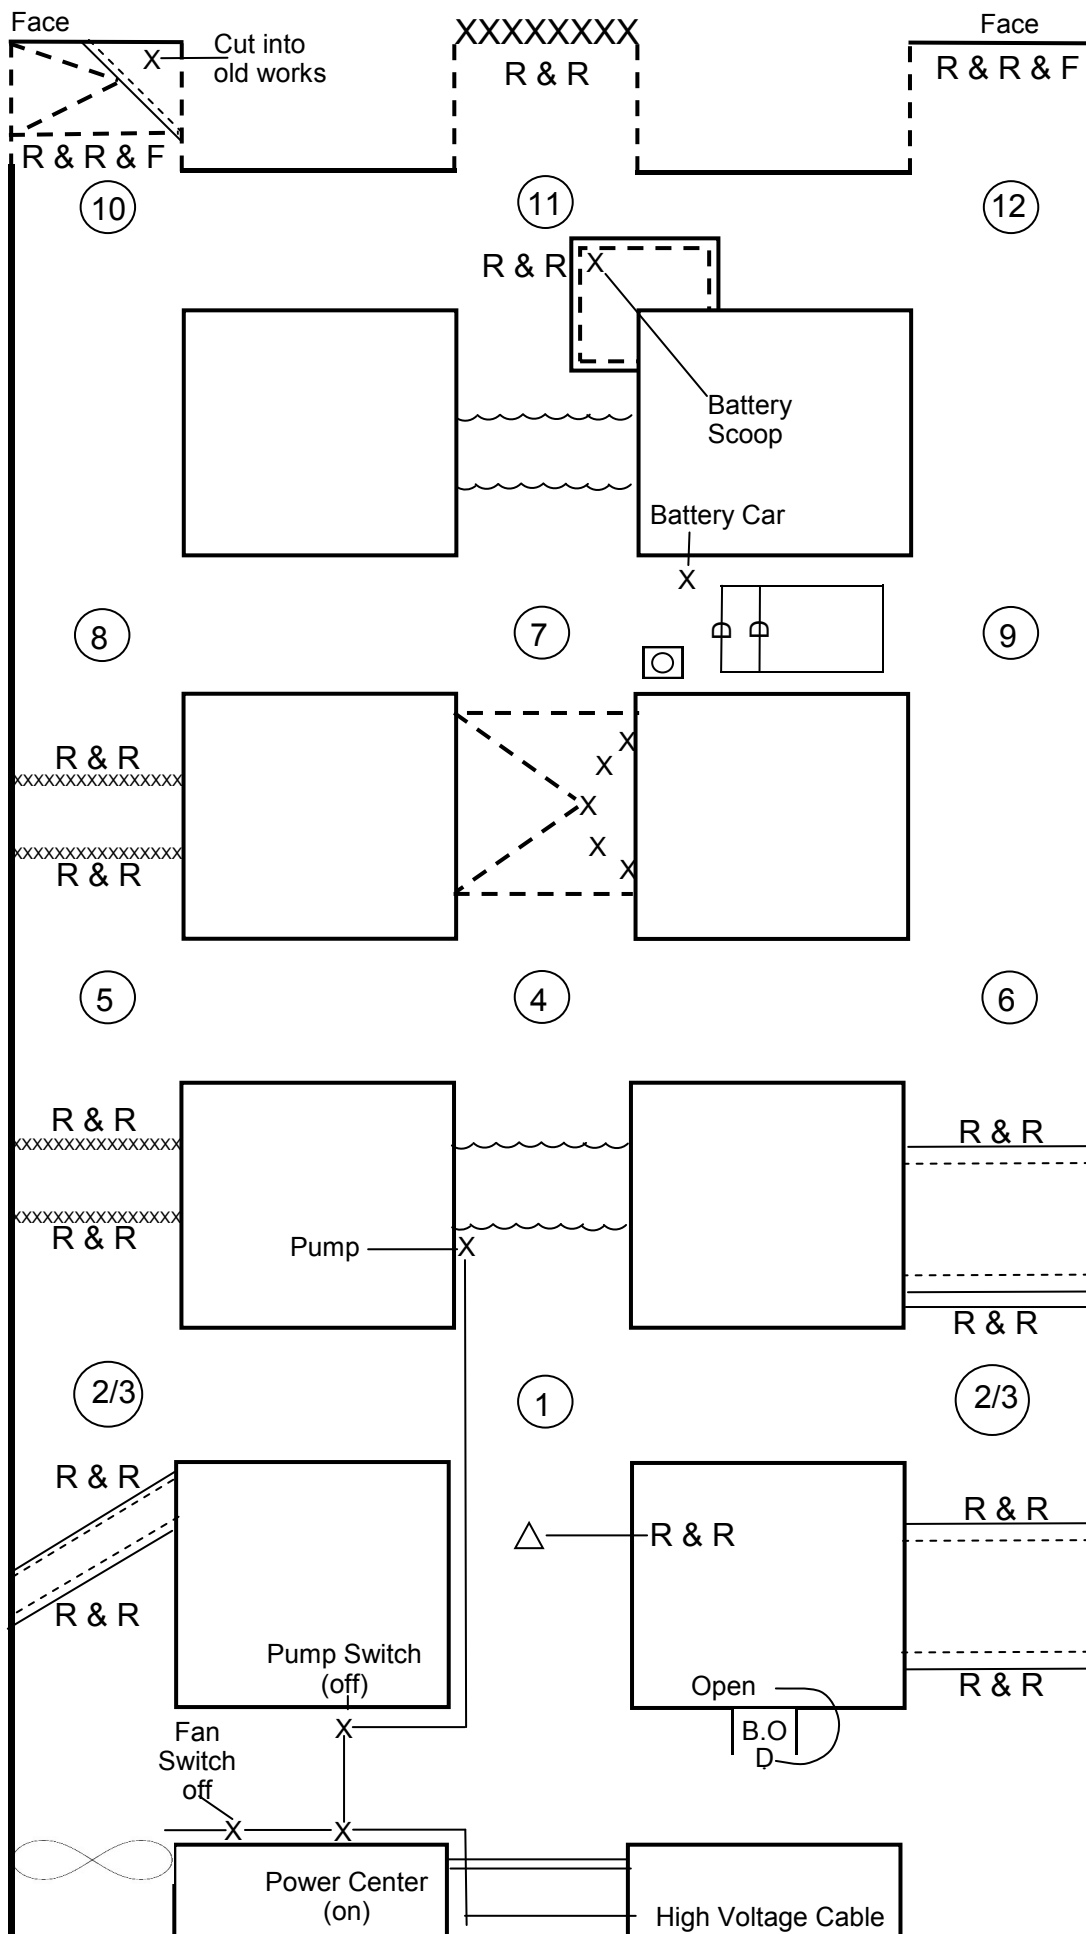

Projections
Inby L-O-B →

Southern WV— Day 1 Problem

Date & Initials

Team Stops and Roof & Ribs

Extent of Gases