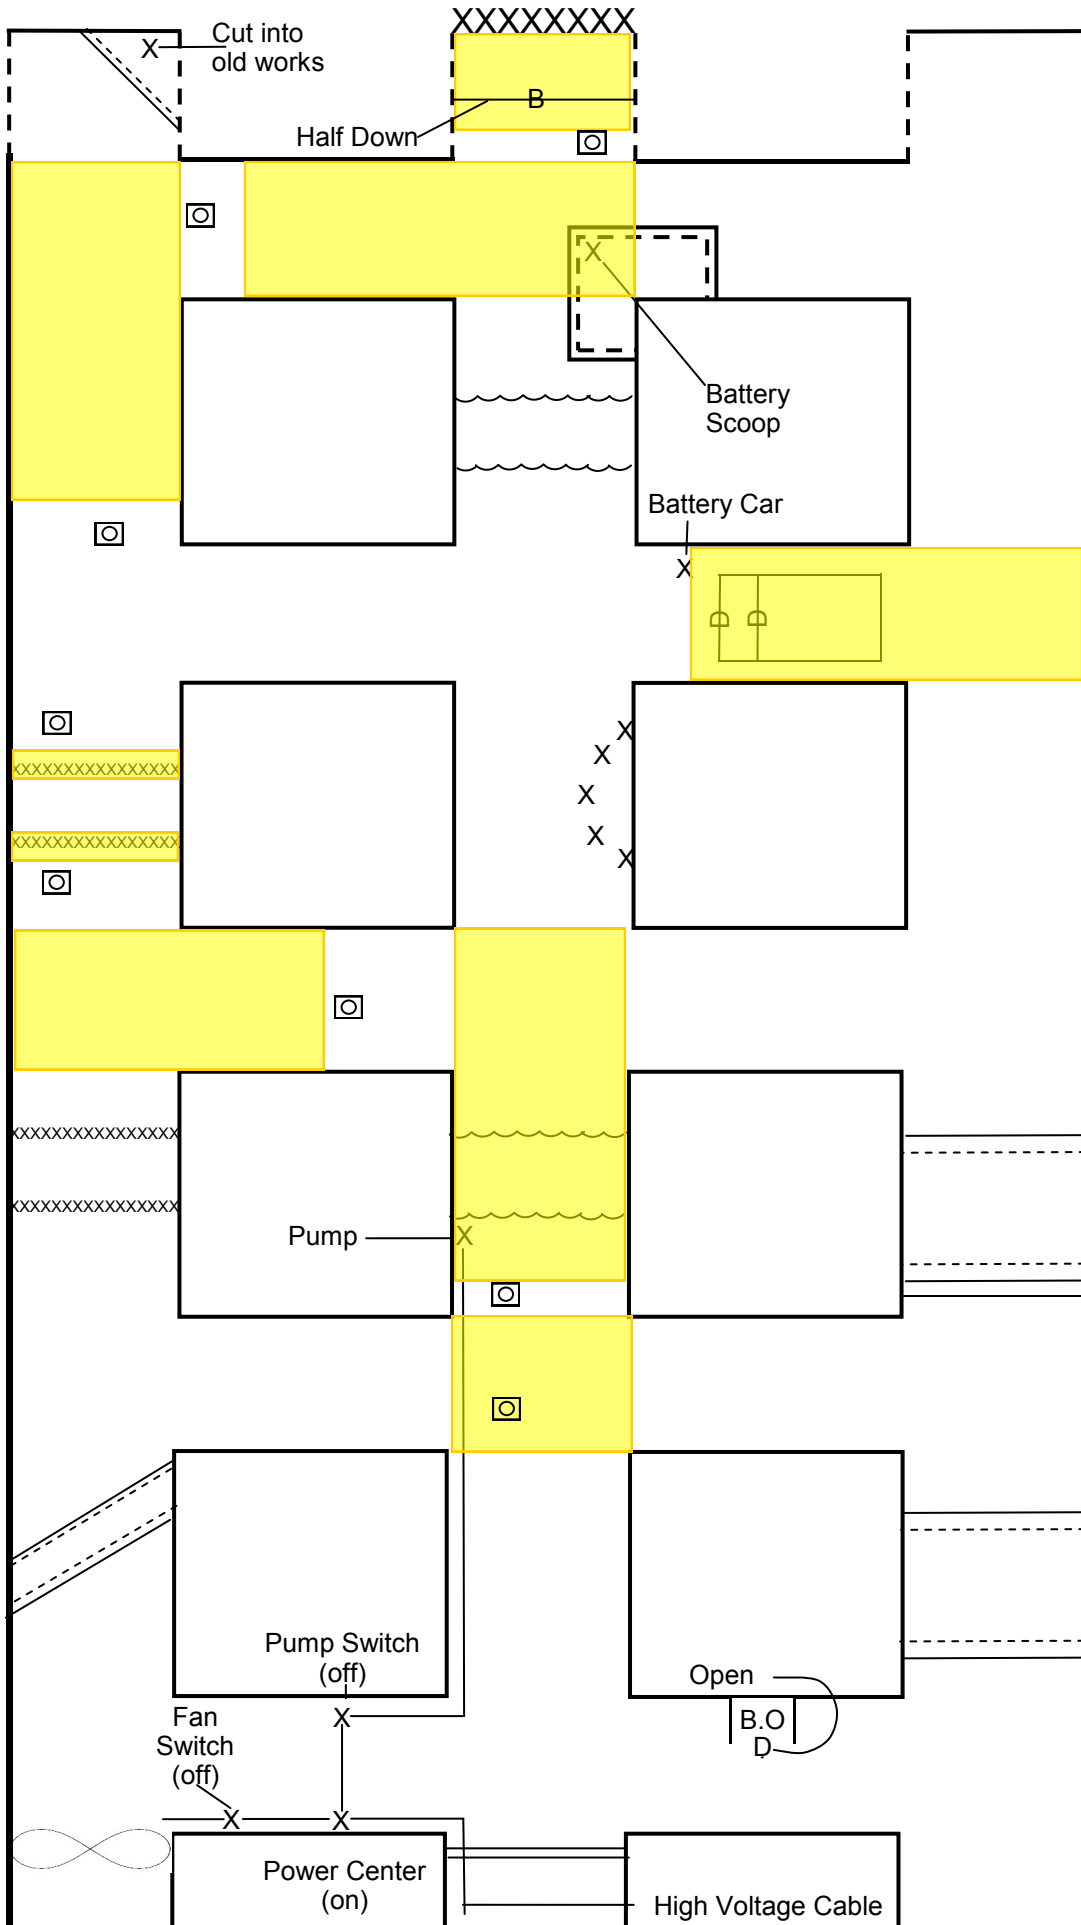

Projections
Inby L-O-B →

Southern WV— Day 1 Problem

Date & Initials

Team Stops and Roof & Ribs

Extent of Gases