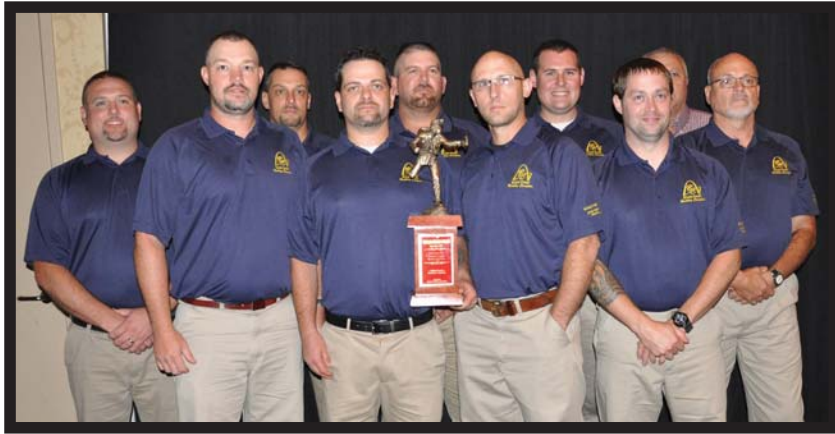

Mine Rescue
Arch Coal, Inc. - Beckley Complex
Beckley Gold Team
Roy Smith, Captain