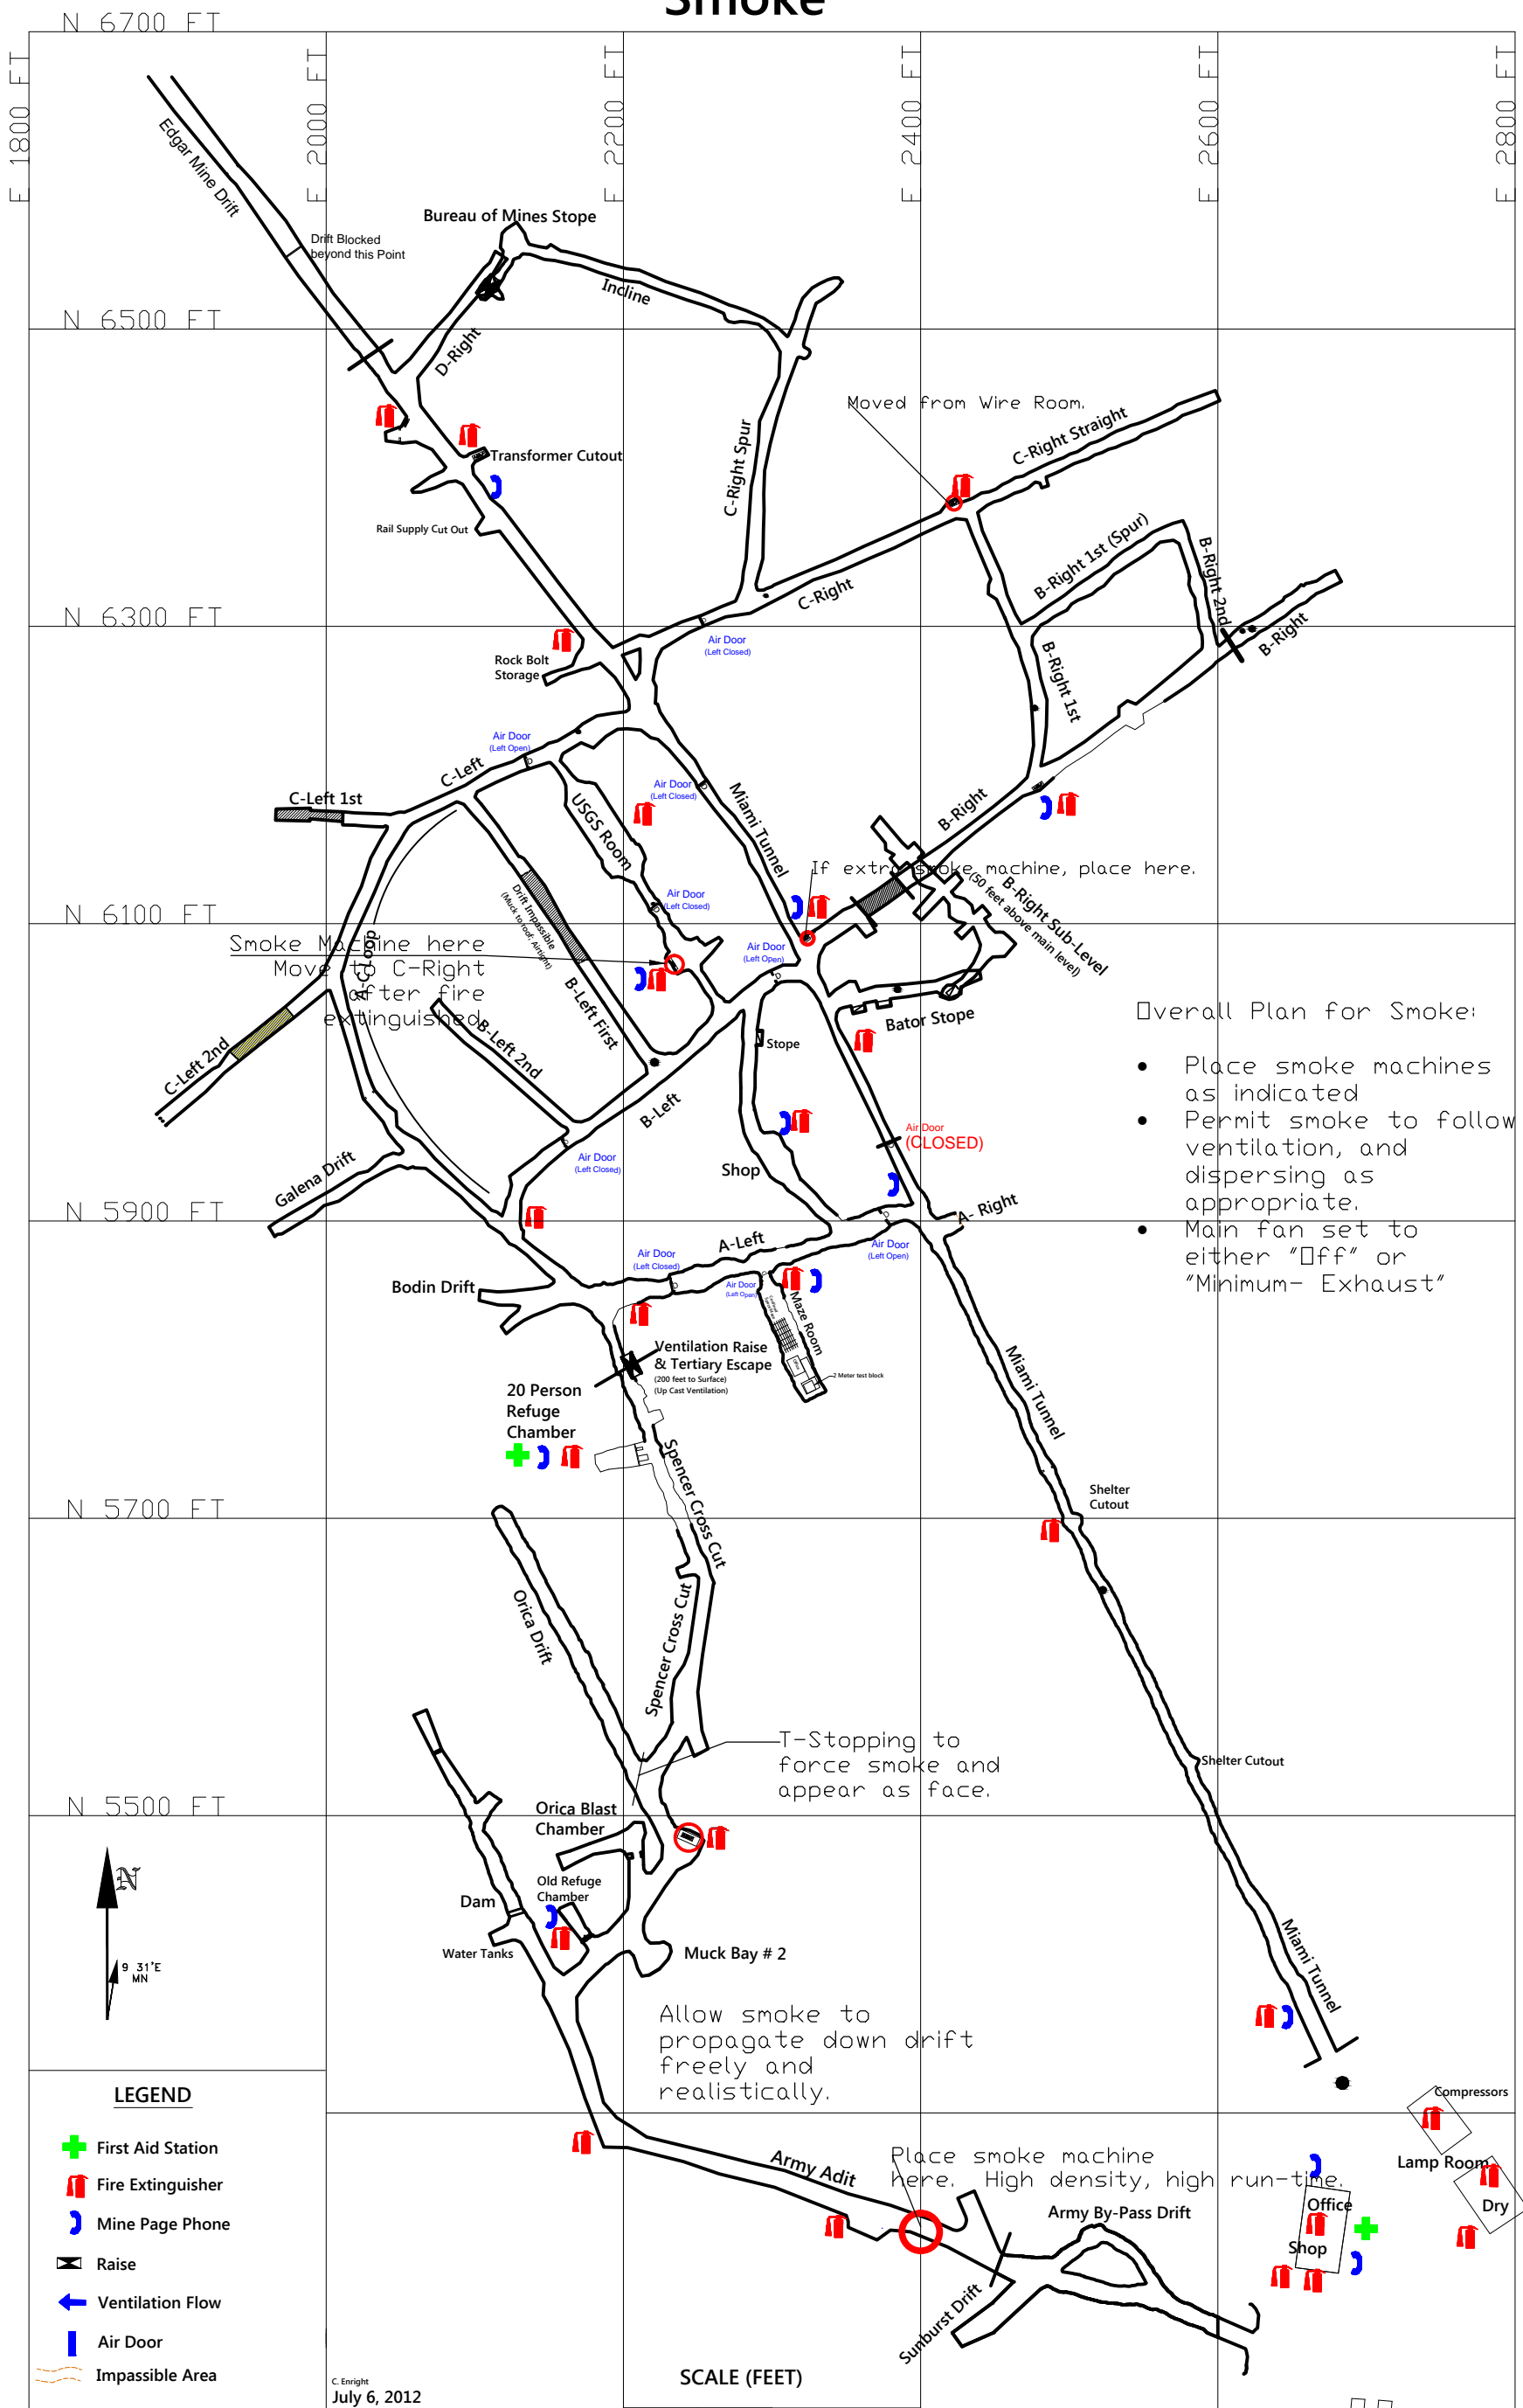

Smoke

Overall Plan for Smoke:

- Place smoke machines as indicated
- Permit smoke to follow ventilation, and dispersing as appropriate.
- Main fan set to either "Off" or "Minimum- Exhaust"

LEGEND

- + First Aid Station
- Fire Extinguisher
- Mine Page Phone
- Raise
- Ventilation Flow
- Air Door
- Impassible Area

C. Enright
July 6, 2012

SCALE (FEET)

0 50 100 200
Idaho Springs, Colorado

Colorado School of Mines

Drill Shed
Fuel & Oil Storage