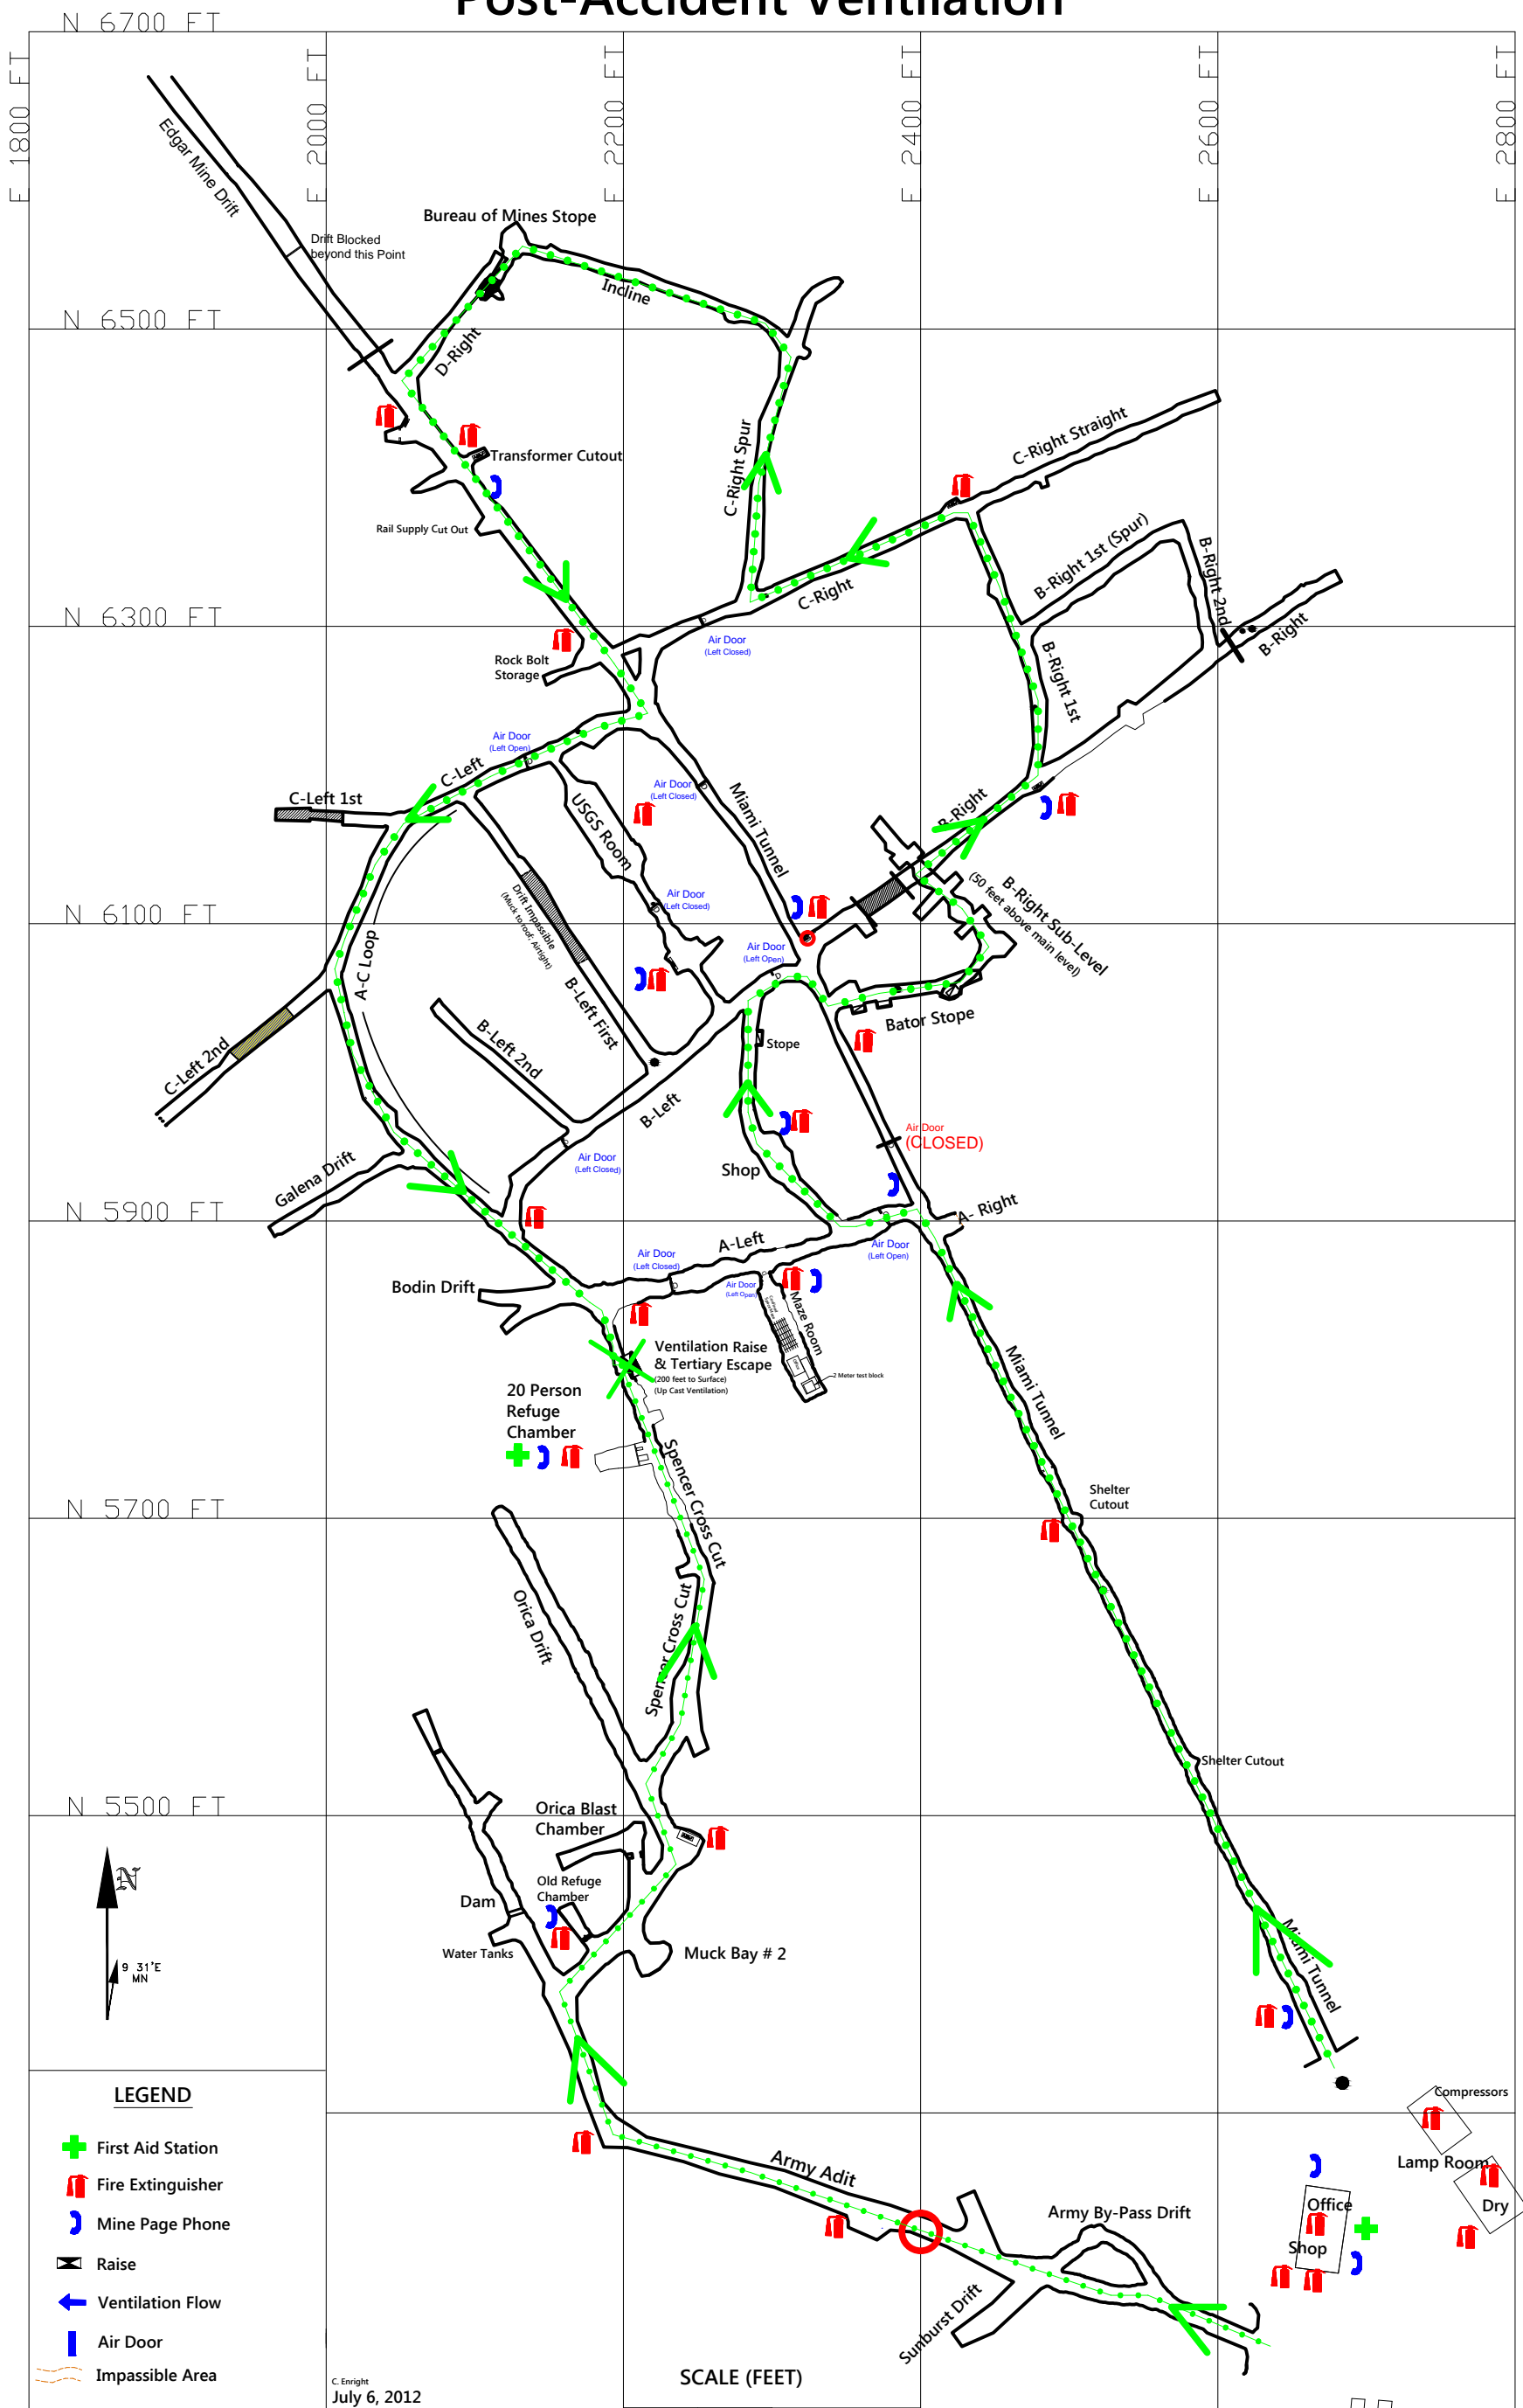

# Post-Accident Ventilation

## LEGEND

- + First Aid Station
- Fire Extinguisher
- Mine Page Phone
- Raise
- Ventilation Flow
- Air Door
- Impassible Area

C. Enright  
July 6, 2012

SCALE (FEET)

0 50 100 200  
Idaho Springs, Colorado

Colorado School of Mines