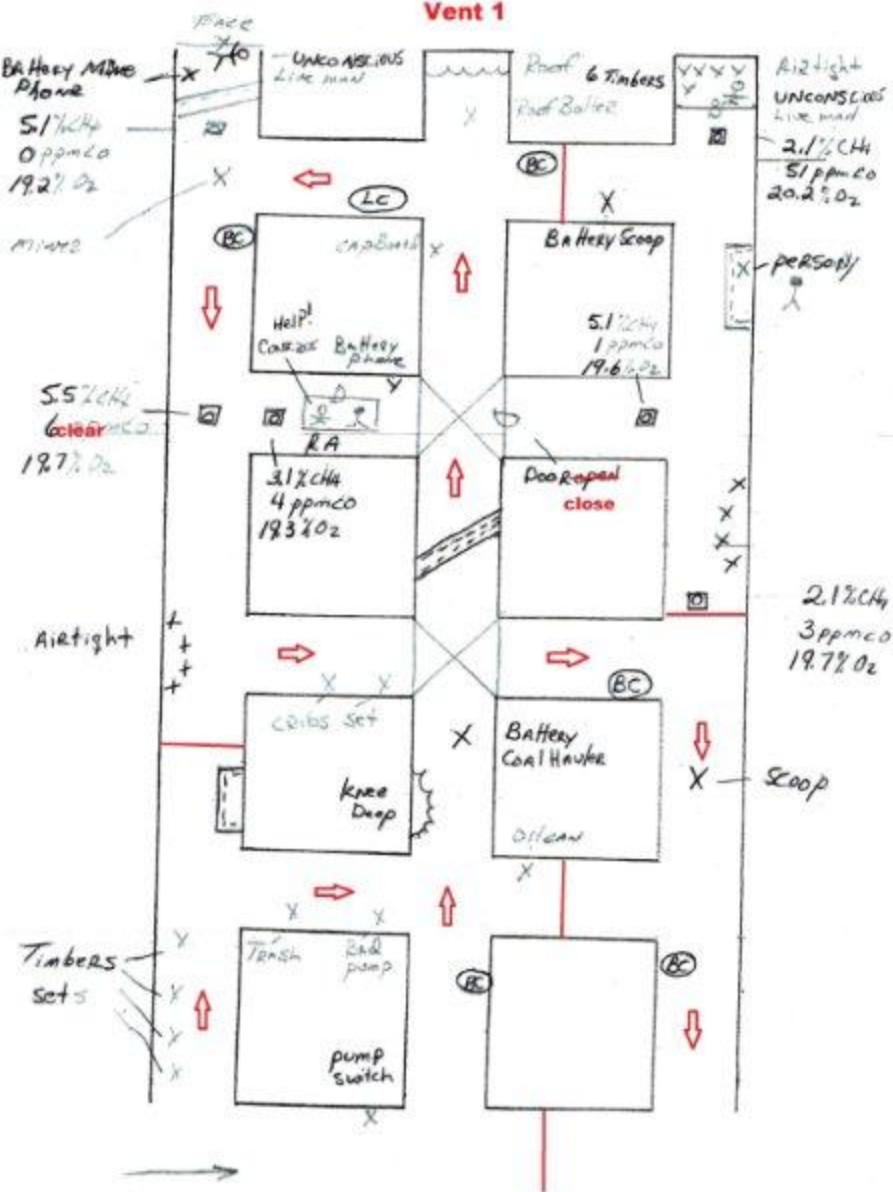

5 people missing....Exhaust fan running....map is up to date....

Bring all Survivors to FAB.....Explore the entire mine that can be done safely

Quitter at end

Vent 1

2nd Vent

3rd Vent