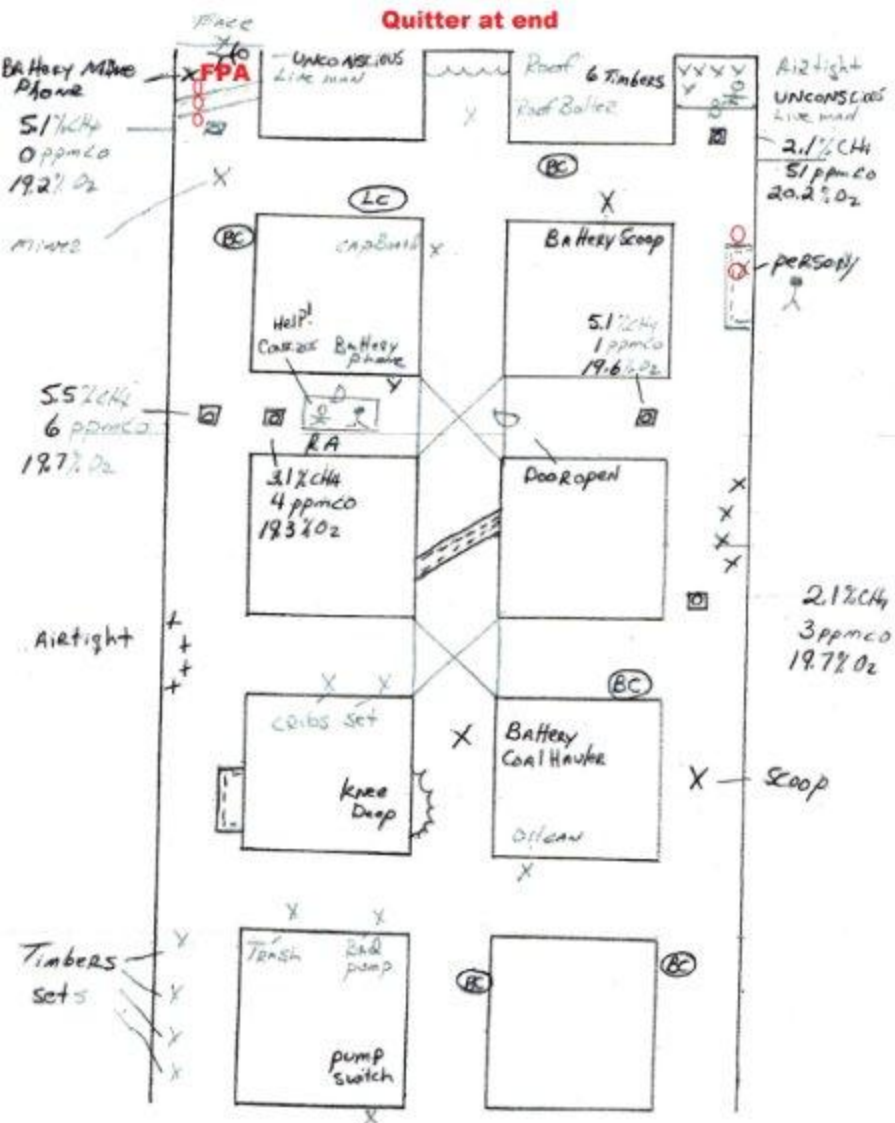

5 people missing....Exhaust fan running....map is up to date....

Bring all Survivors to FAB.....Explore the entire mine that can be done safely

Quitter at end

Vent 1

2nd Vent

3rd Vent