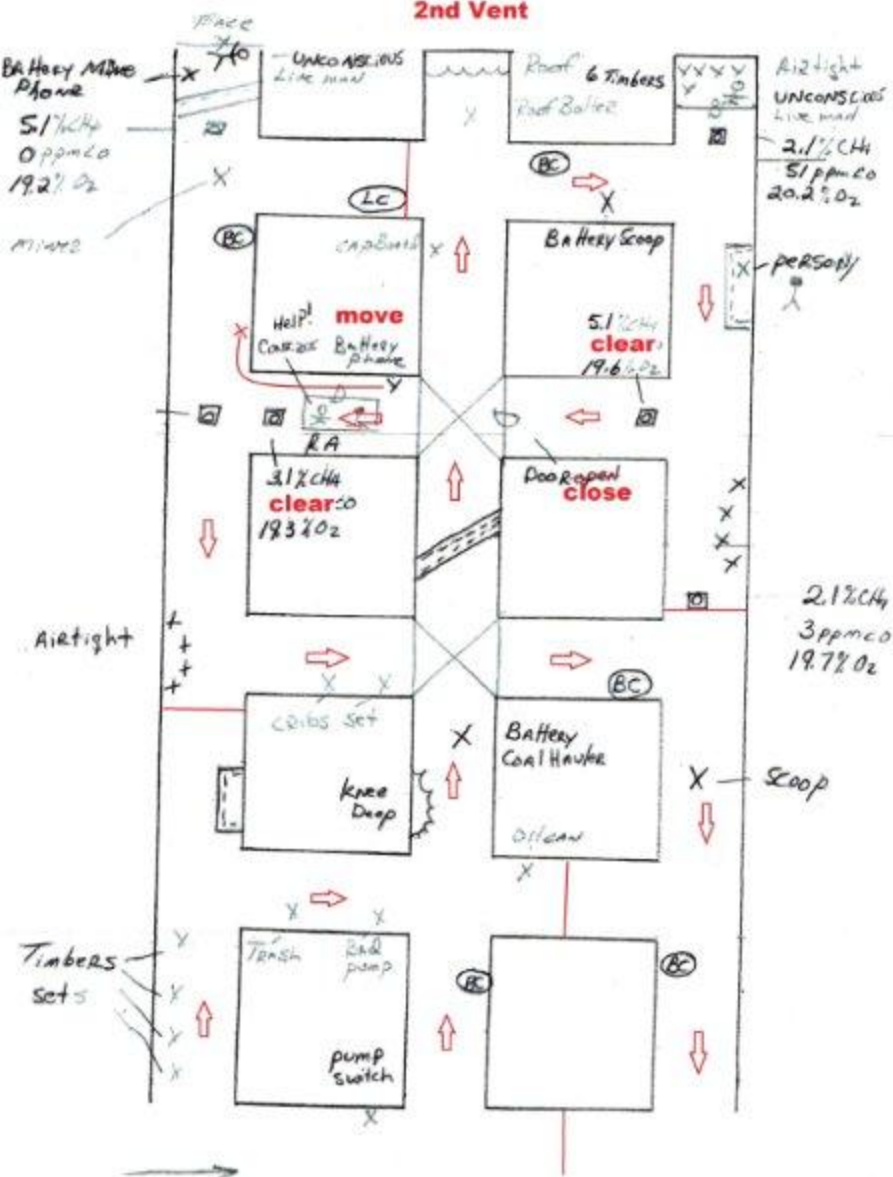

5 people missing....Exhaust fan running....map is up to date....

Bring all Survivors to FAB.....Explore the entire mine that can be done safely

Quitter at end

Vent 1

2nd Vent

3rd Vent