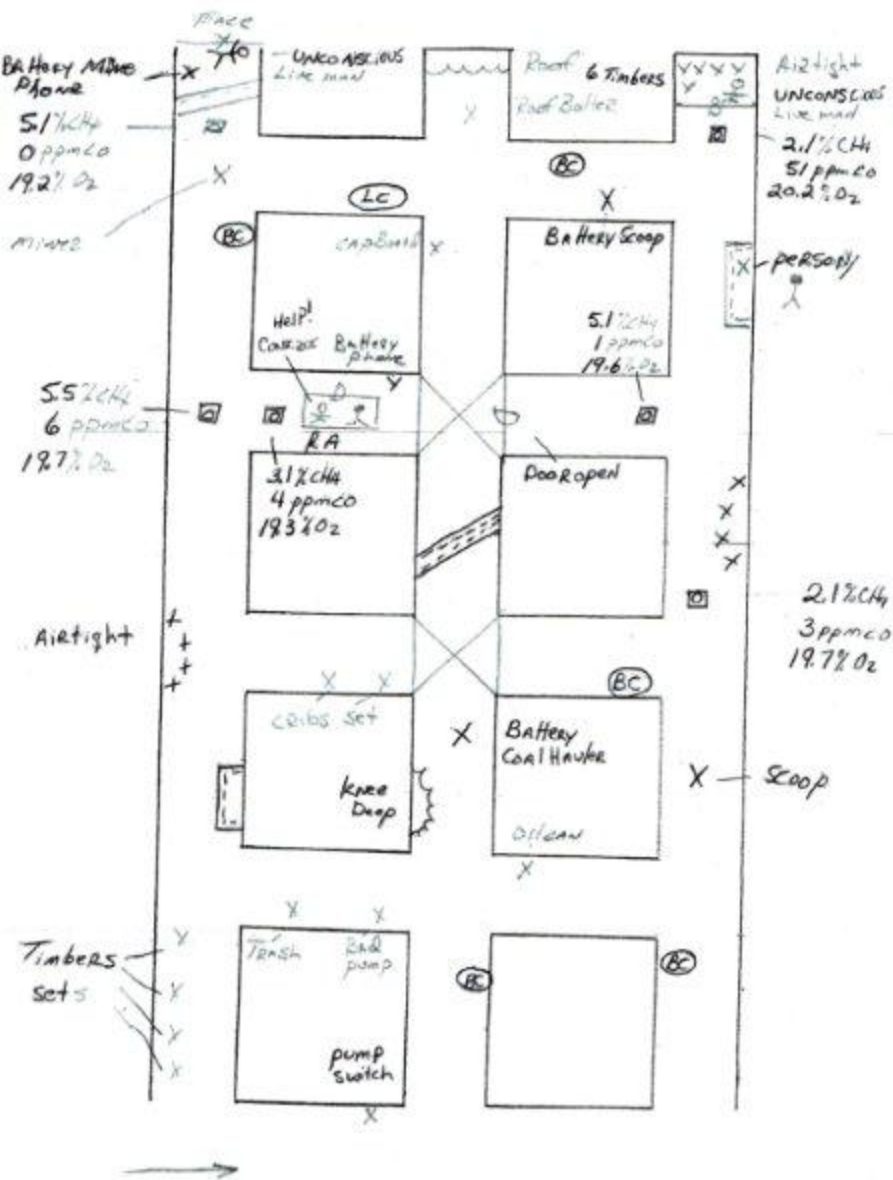

5 people missing....Exhaust fan running....map is up to date....

Bring all Survivors to FAB.....Explore the entire mine that can be done safely

Quitter at end

Vent 1

2nd Vent

3rd Vent